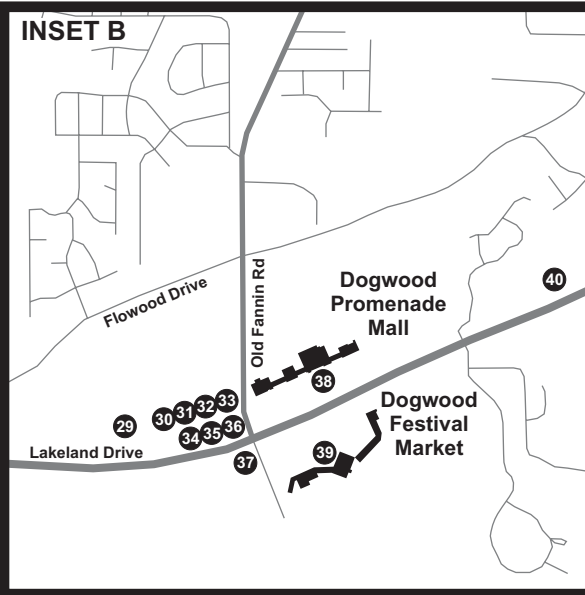

## DOGWOOD FESTIVAL MARKET

### DEPARTMENT STORES

Old Navy  
Belk

### DELI & SUB SANDWICHES

35 Oby's Deli  
39 90 McAlister's Deli  
24 61 65 Subway  
25 73 Quizno's  
39 Lenny's Subs