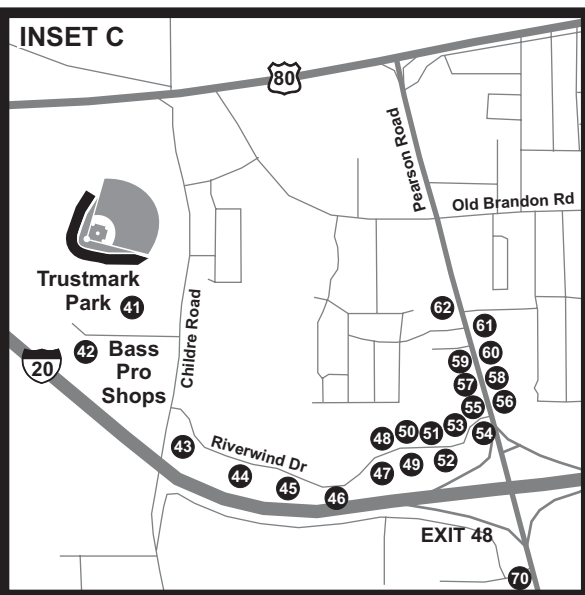

## DOGWOOD FESTIVAL MARKET

### DELI & SUB SANDWICHES

35 Oby's Deli  
39 90 McAlister's Deli  
24 61 65 Subway  
25 73 Quizno's  
39 Lenny's Subs