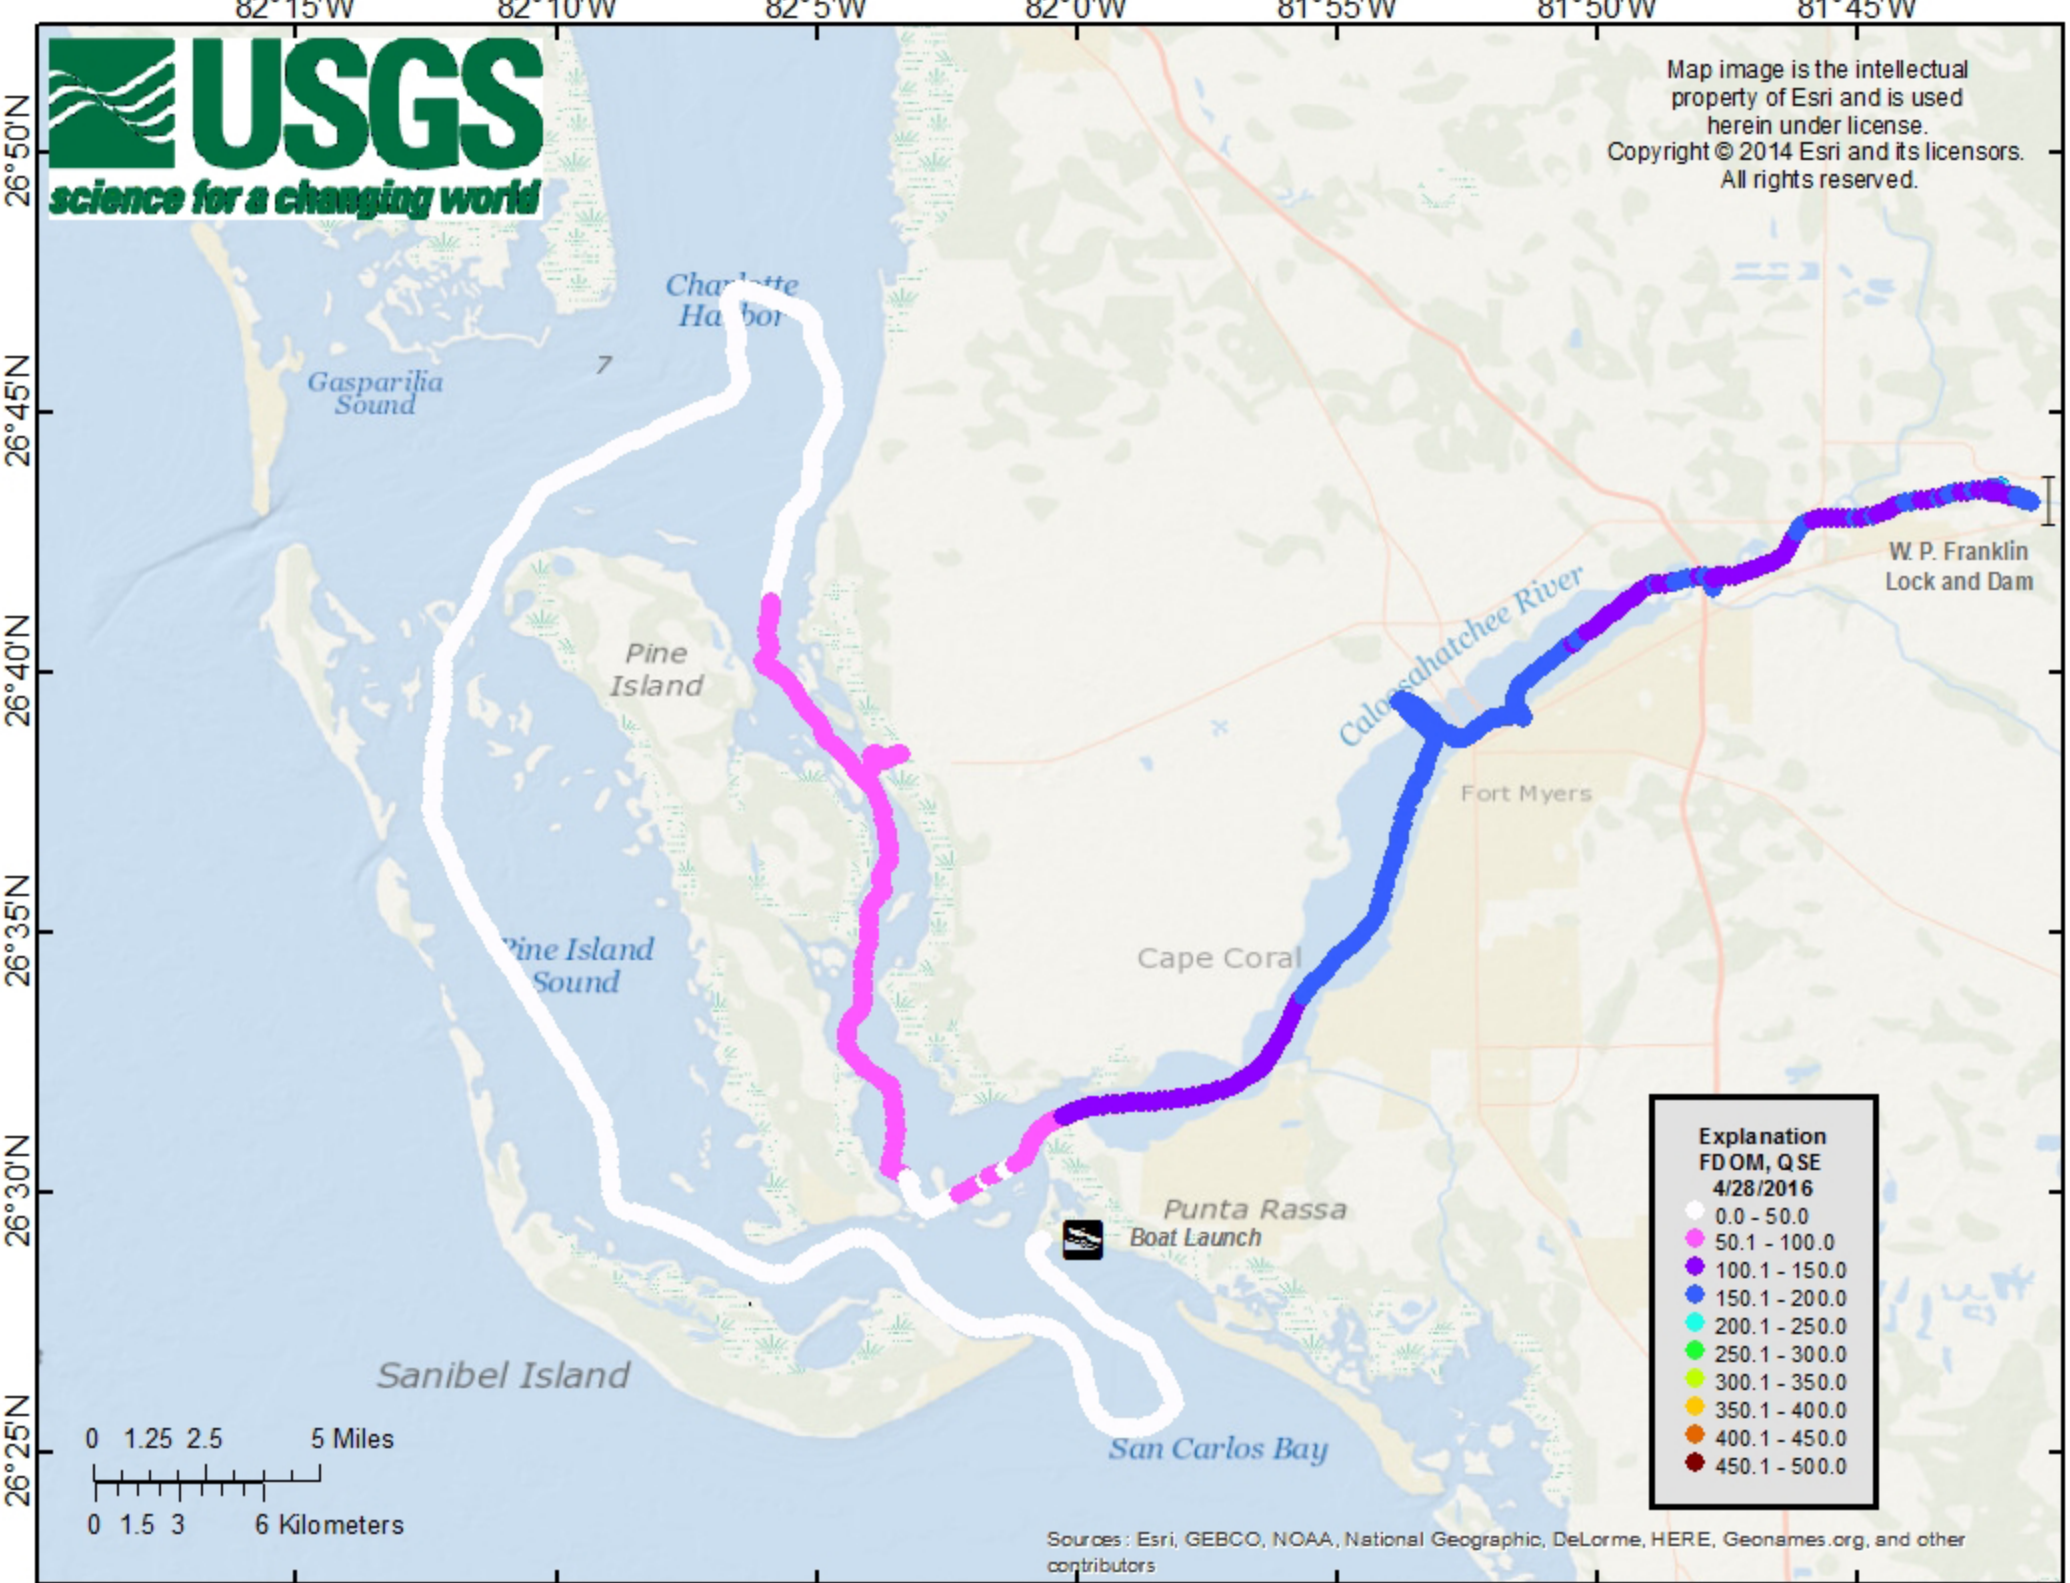

Map image is the intellectual property of Esri and is used herein under license.
Copyright © 2014 Esri and its licensors.
All rights reserved.

Explanation	
FD OM, Q SE	
4/28/2016	
0.0 - 50.0	White
50.1 - 100.0	Pink
100.1 - 150.0	Purple
150.1 - 200.0	Blue
200.1 - 250.0	Cyan
250.1 - 300.0	Green
300.1 - 350.0	Yellow-green
350.1 - 400.0	Yellow
400.1 - 450.0	Orange
450.1 - 500.0	Red

Sources: Esri, GEBCO, NOAA, National Geographic, DeLorme, HERE, Geonames.org, and other contributors