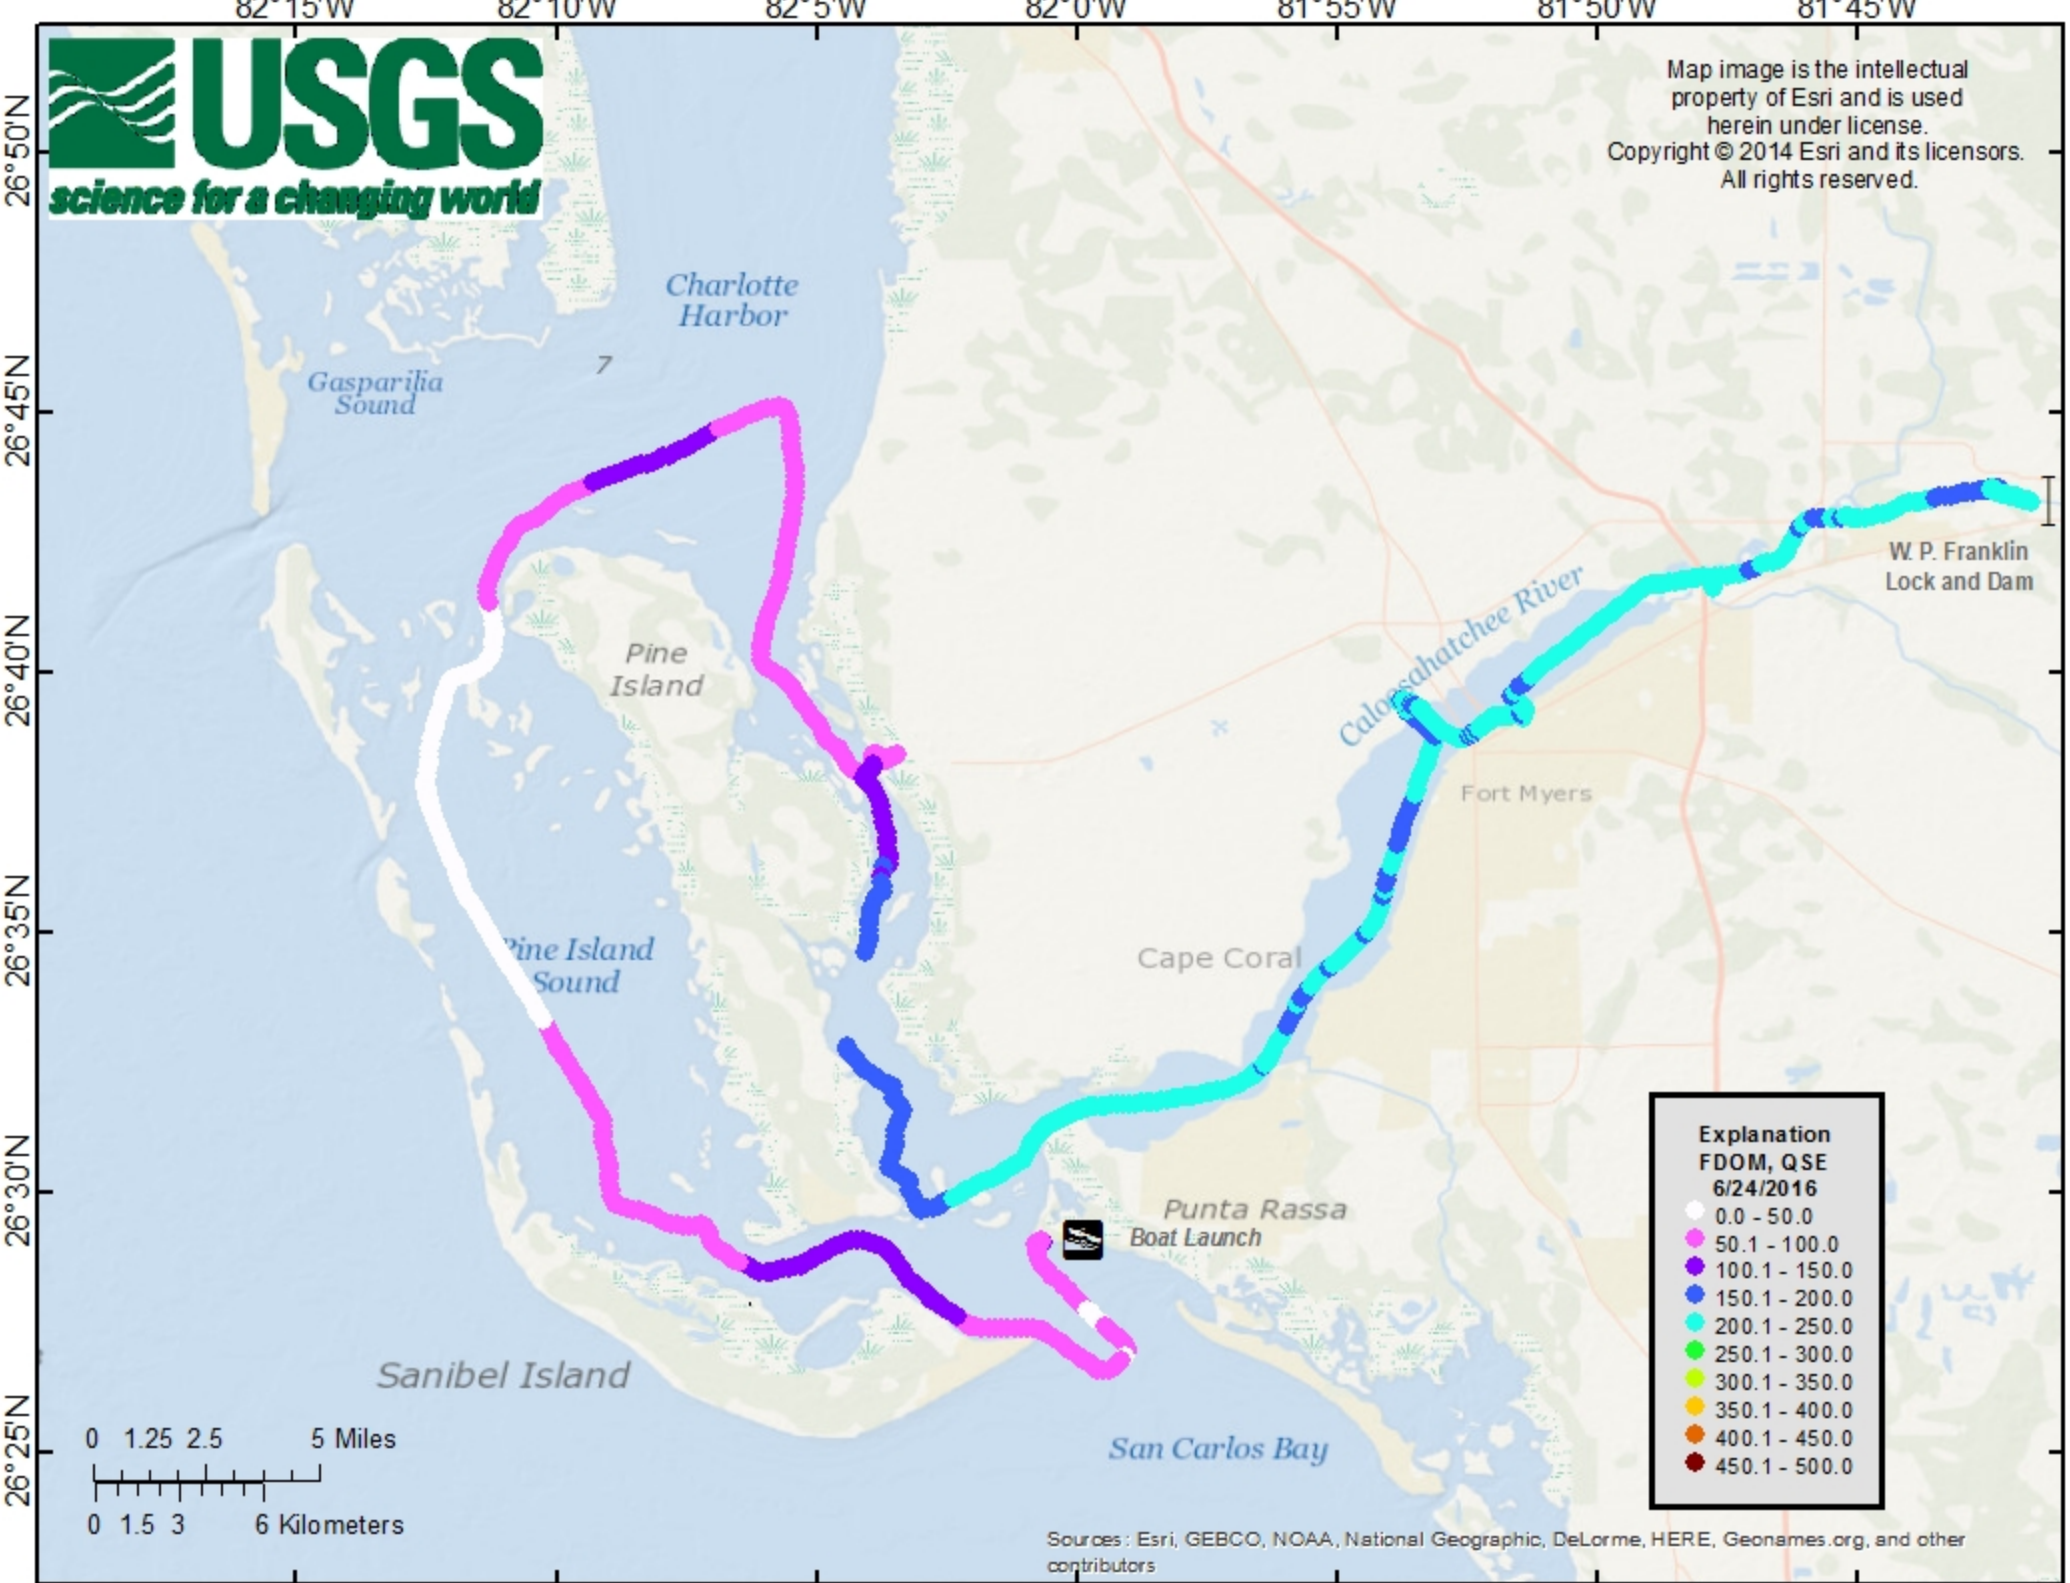

Map image is the intellectual property of Esri and is used herein under license.  
Copyright © 2014 Esri and its licensors.  
All rights reserved.

| Explanation   |              |
|---------------|--------------|
| FDOM, QSE     |              |
| 6/24/2016     |              |
| 0.0 - 50.0    | White        |
| 50.1 - 100.0  | Pink         |
| 100.1 - 150.0 | Purple       |
| 150.1 - 200.0 | Blue         |
| 200.1 - 250.0 | Cyan         |
| 250.1 - 300.0 | Green        |
| 300.1 - 350.0 | Yellow-green |
| 350.1 - 400.0 | Yellow       |
| 400.1 - 450.0 | Orange       |
| 450.1 - 500.0 | Red          |

Sources: Esri, GEBCO, NOAA, National Geographic, DeLorme, HERE, Geonames.org, and other contributors