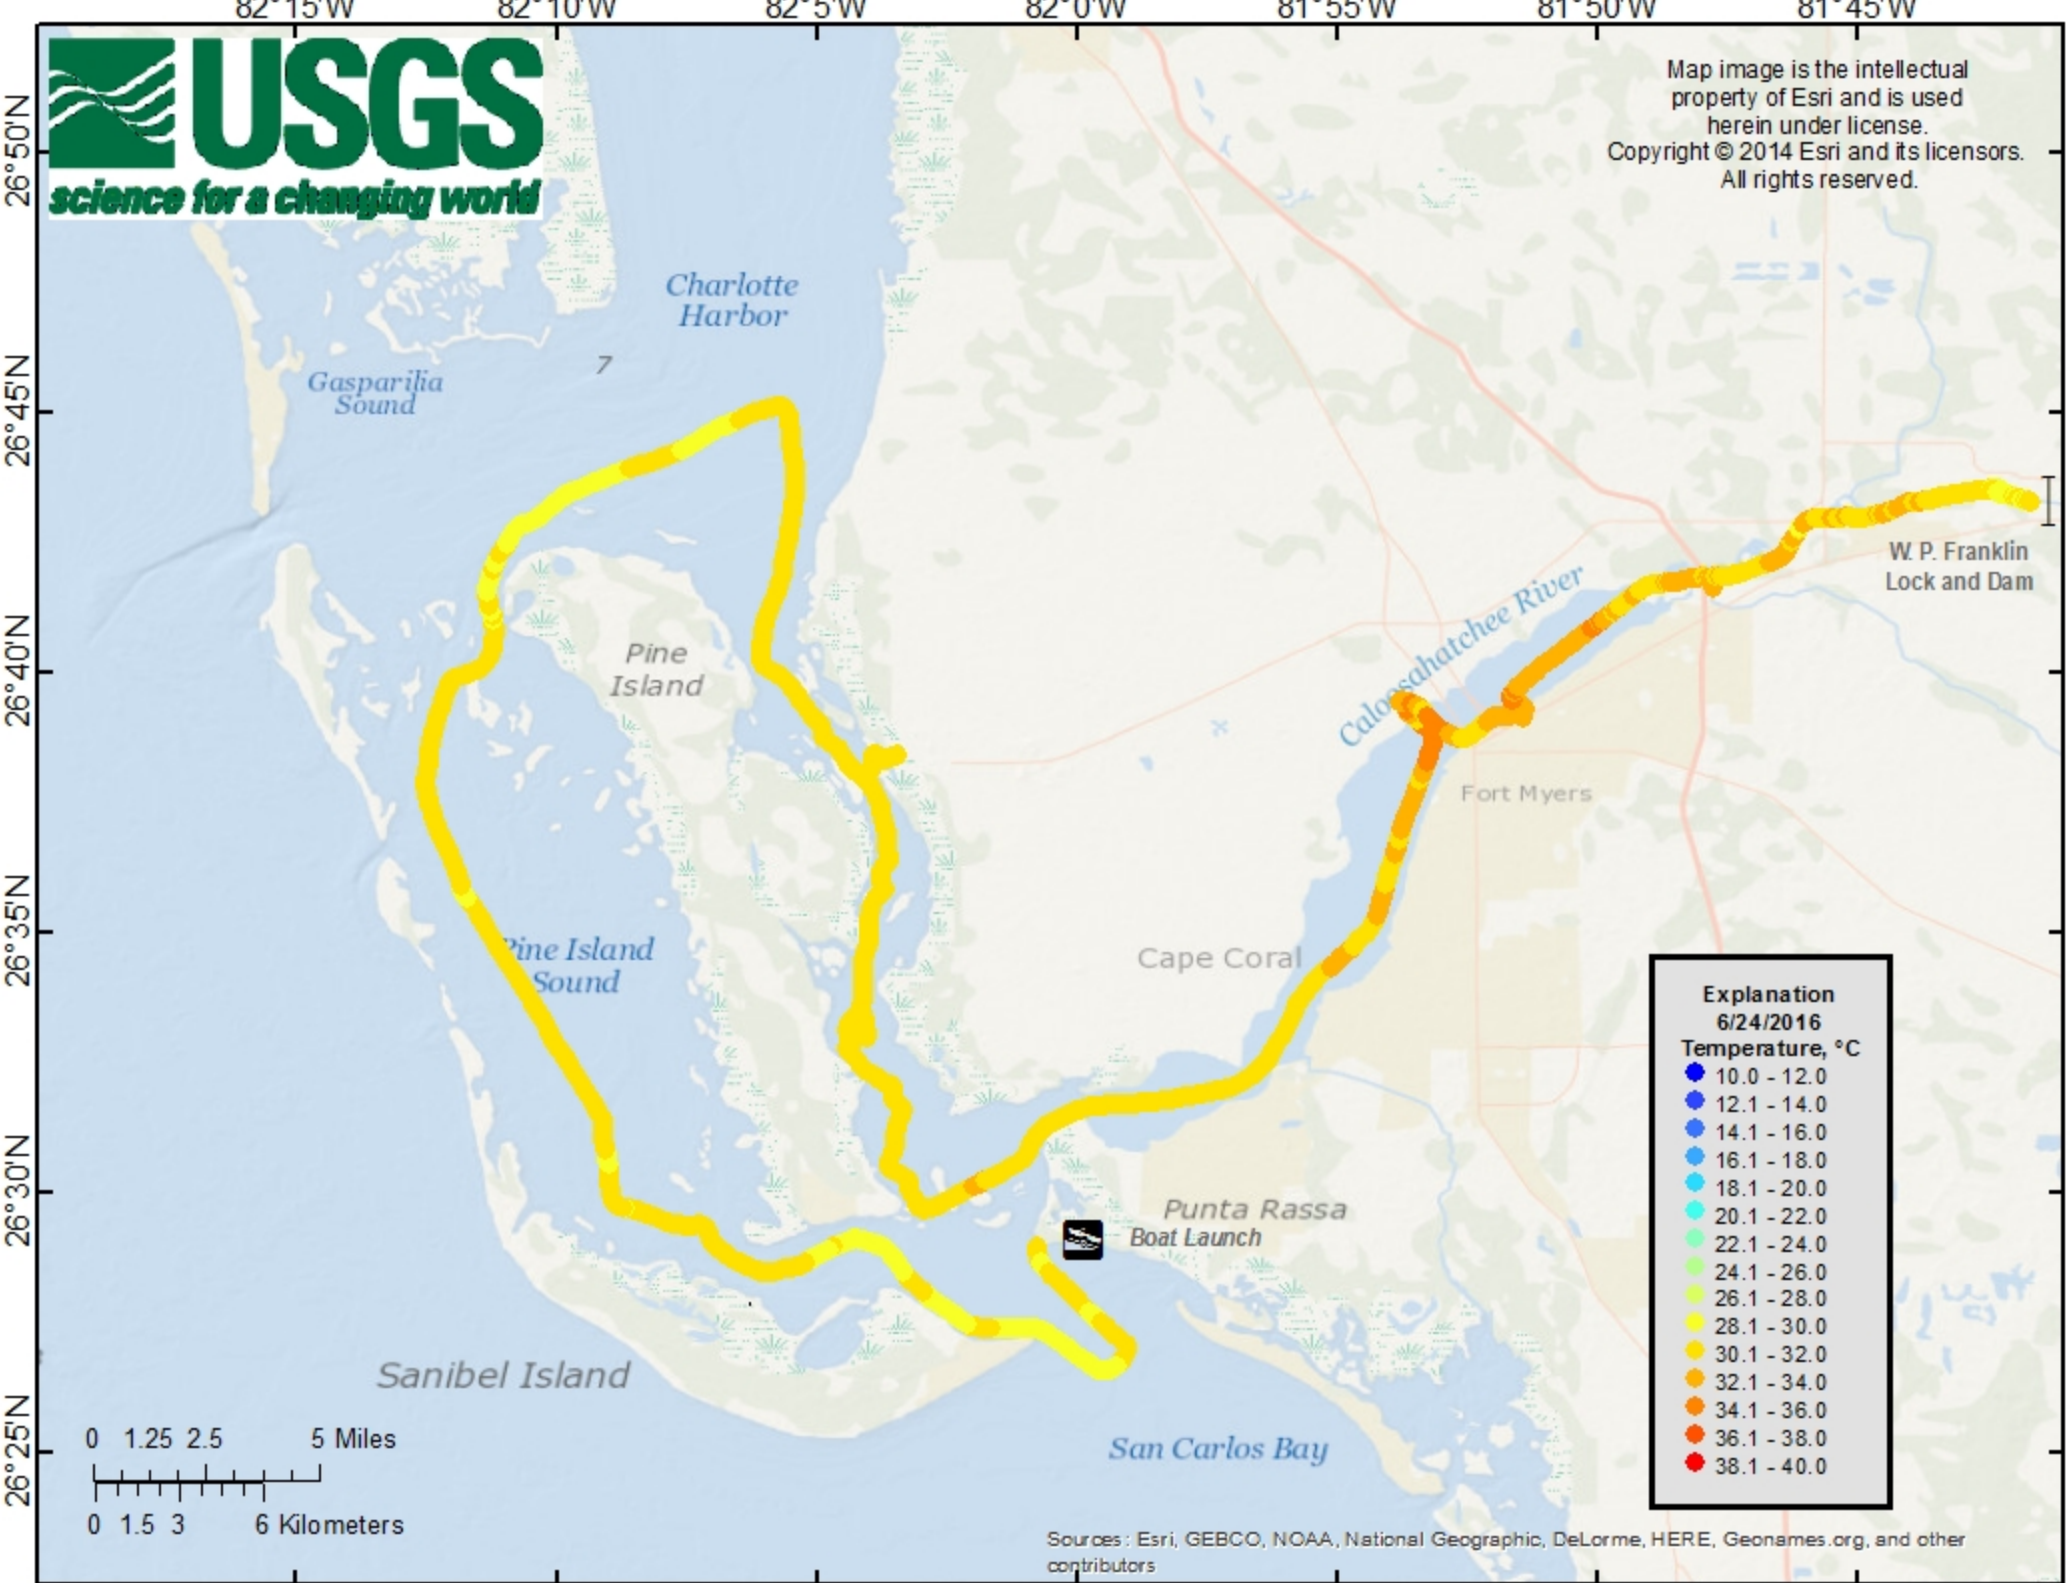

Map image is the intellectual property of Esri and is used herein under license.
Copyright © 2014 Esri and its licensors.
All rights reserved.

Explanation	
6/24/2016	
Temperature, °C	
●	10.0 - 12.0
●	12.1 - 14.0
●	14.1 - 16.0
●	16.1 - 18.0
●	18.1 - 20.0
●	20.1 - 22.0
●	22.1 - 24.0
●	24.1 - 26.0
●	26.1 - 28.0
●	28.1 - 30.0
●	30.1 - 32.0
●	32.1 - 34.0
●	34.1 - 36.0
●	36.1 - 38.0
●	38.1 - 40.0

Sources: Esri, GEBCO, NOAA, National Geographic, DeLorme, HERE, Geonames.org, and other contributors