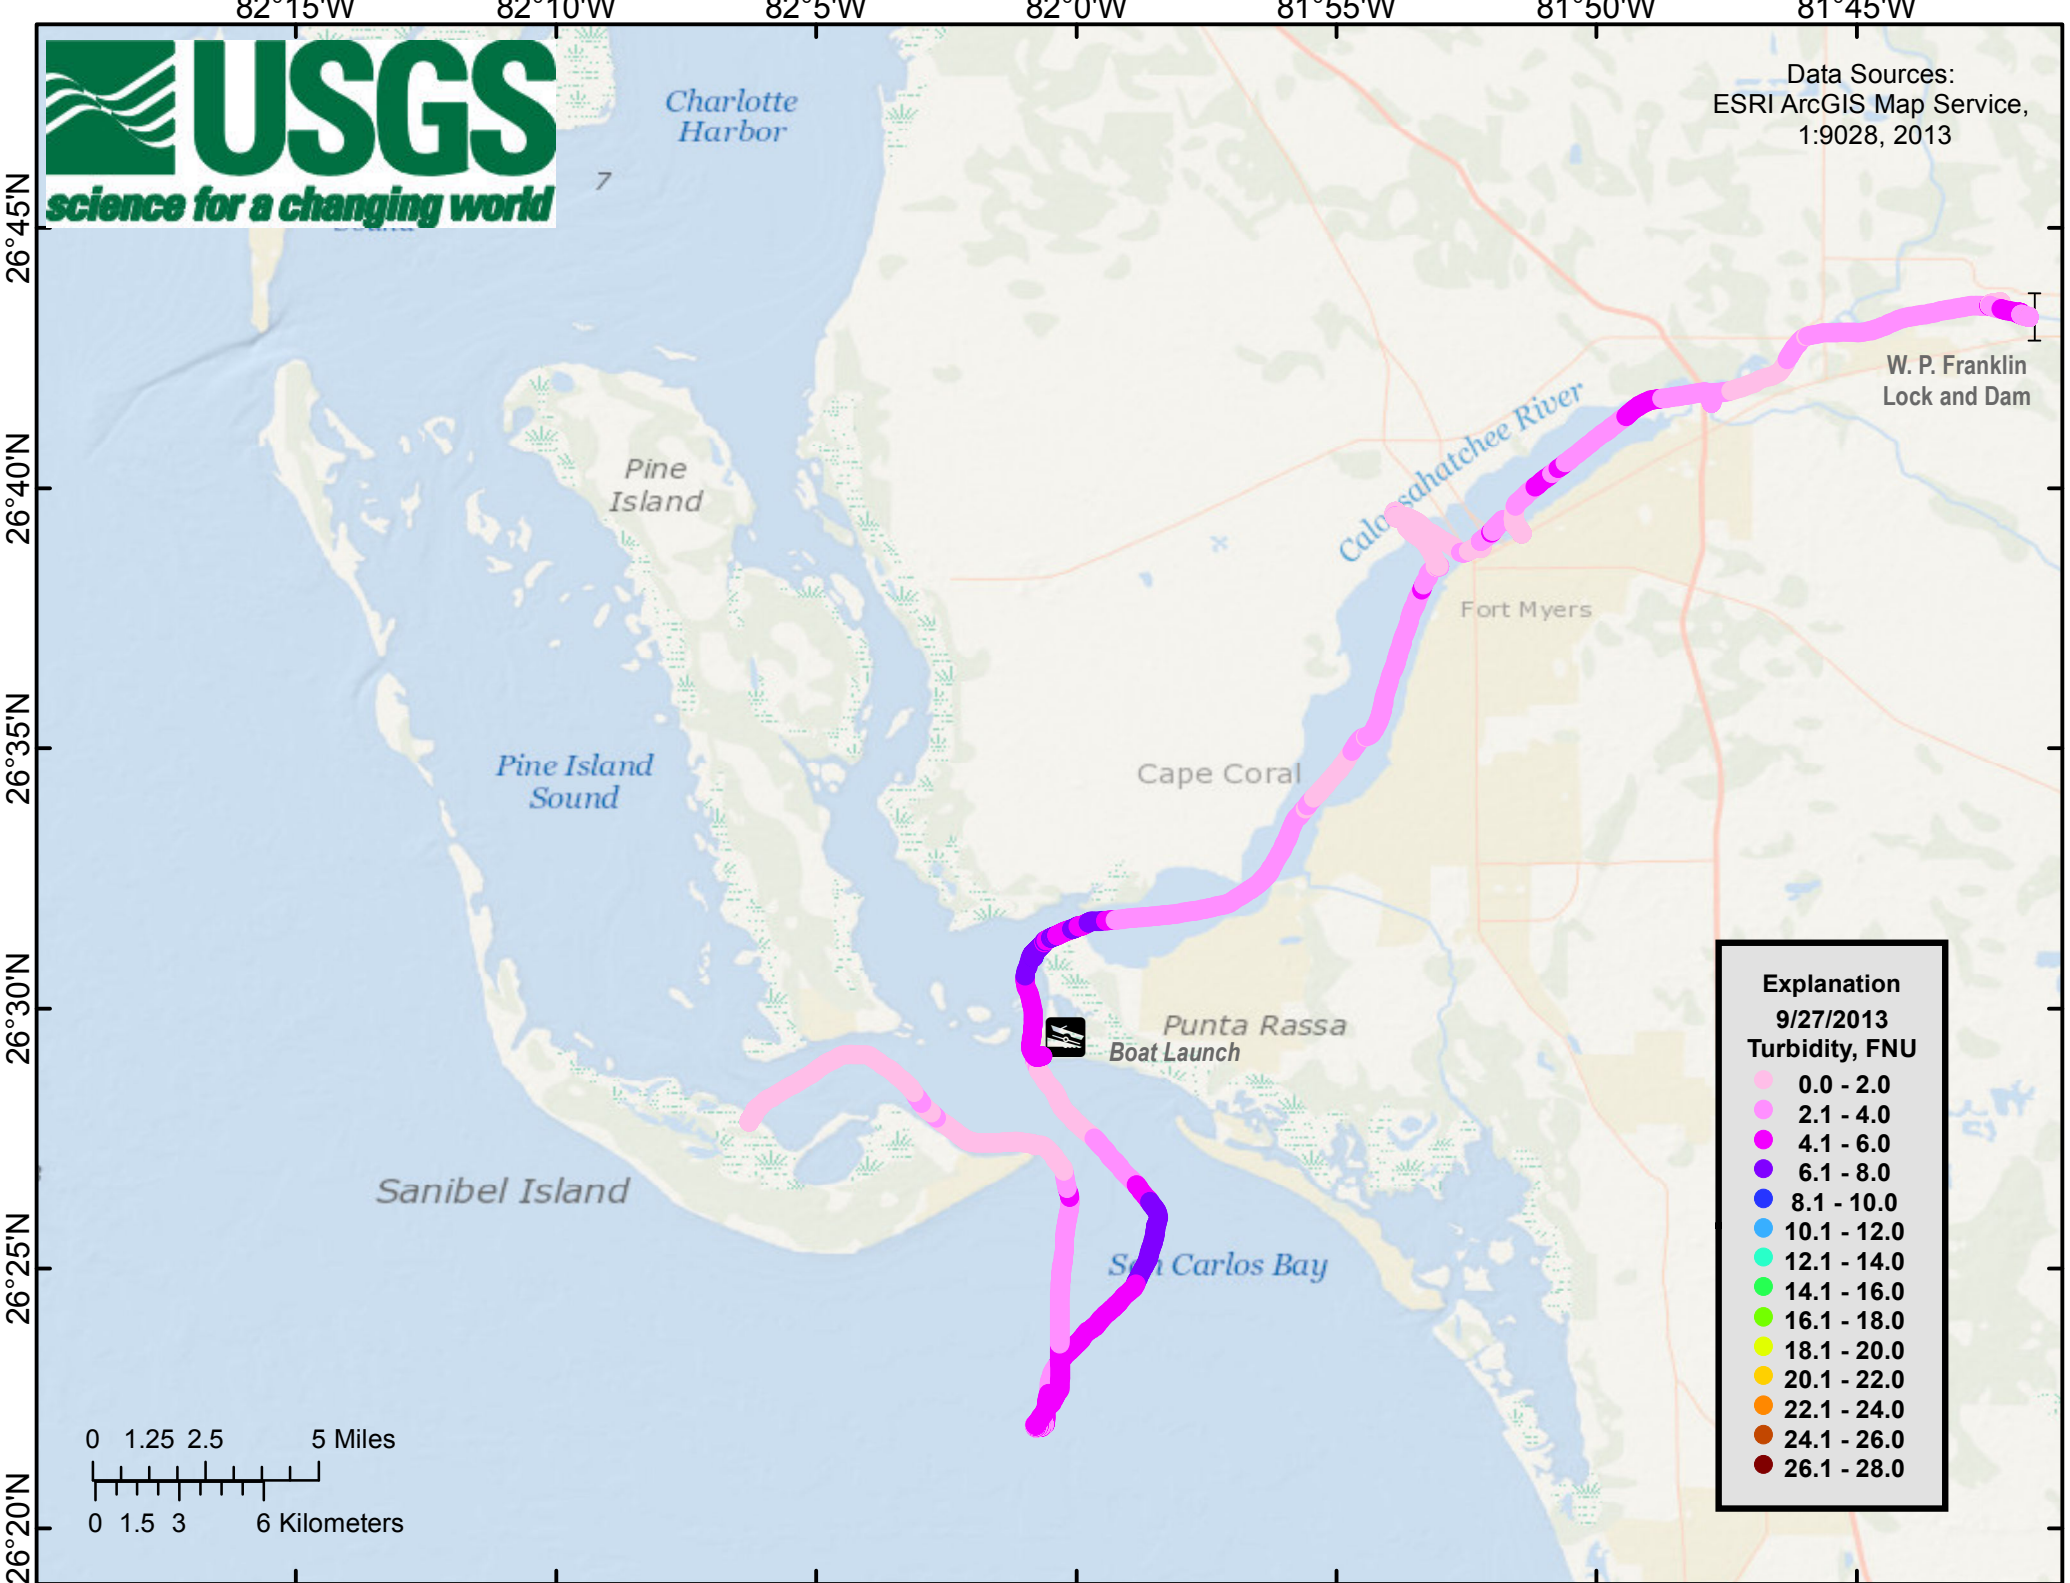

Data Sources:
ESRI ArcGIS Map Service,
1:9028, 2013

Explanation	
9/27/2013	
Turbidity, FNU	
Light Pink	0.0 - 2.0
Pink	2.1 - 4.0
Magenta	4.1 - 6.0
Dark Magenta	6.1 - 8.0
Blue	8.1 - 10.0
Light Blue	10.1 - 12.0
Cyan	12.1 - 14.0
Green	14.1 - 16.0
Light Green	16.1 - 18.0
Yellow	18.1 - 20.0
Orange	20.1 - 22.0
Dark Orange	22.1 - 24.0
Brown	24.1 - 26.0
Dark Brown	26.1 - 28.0