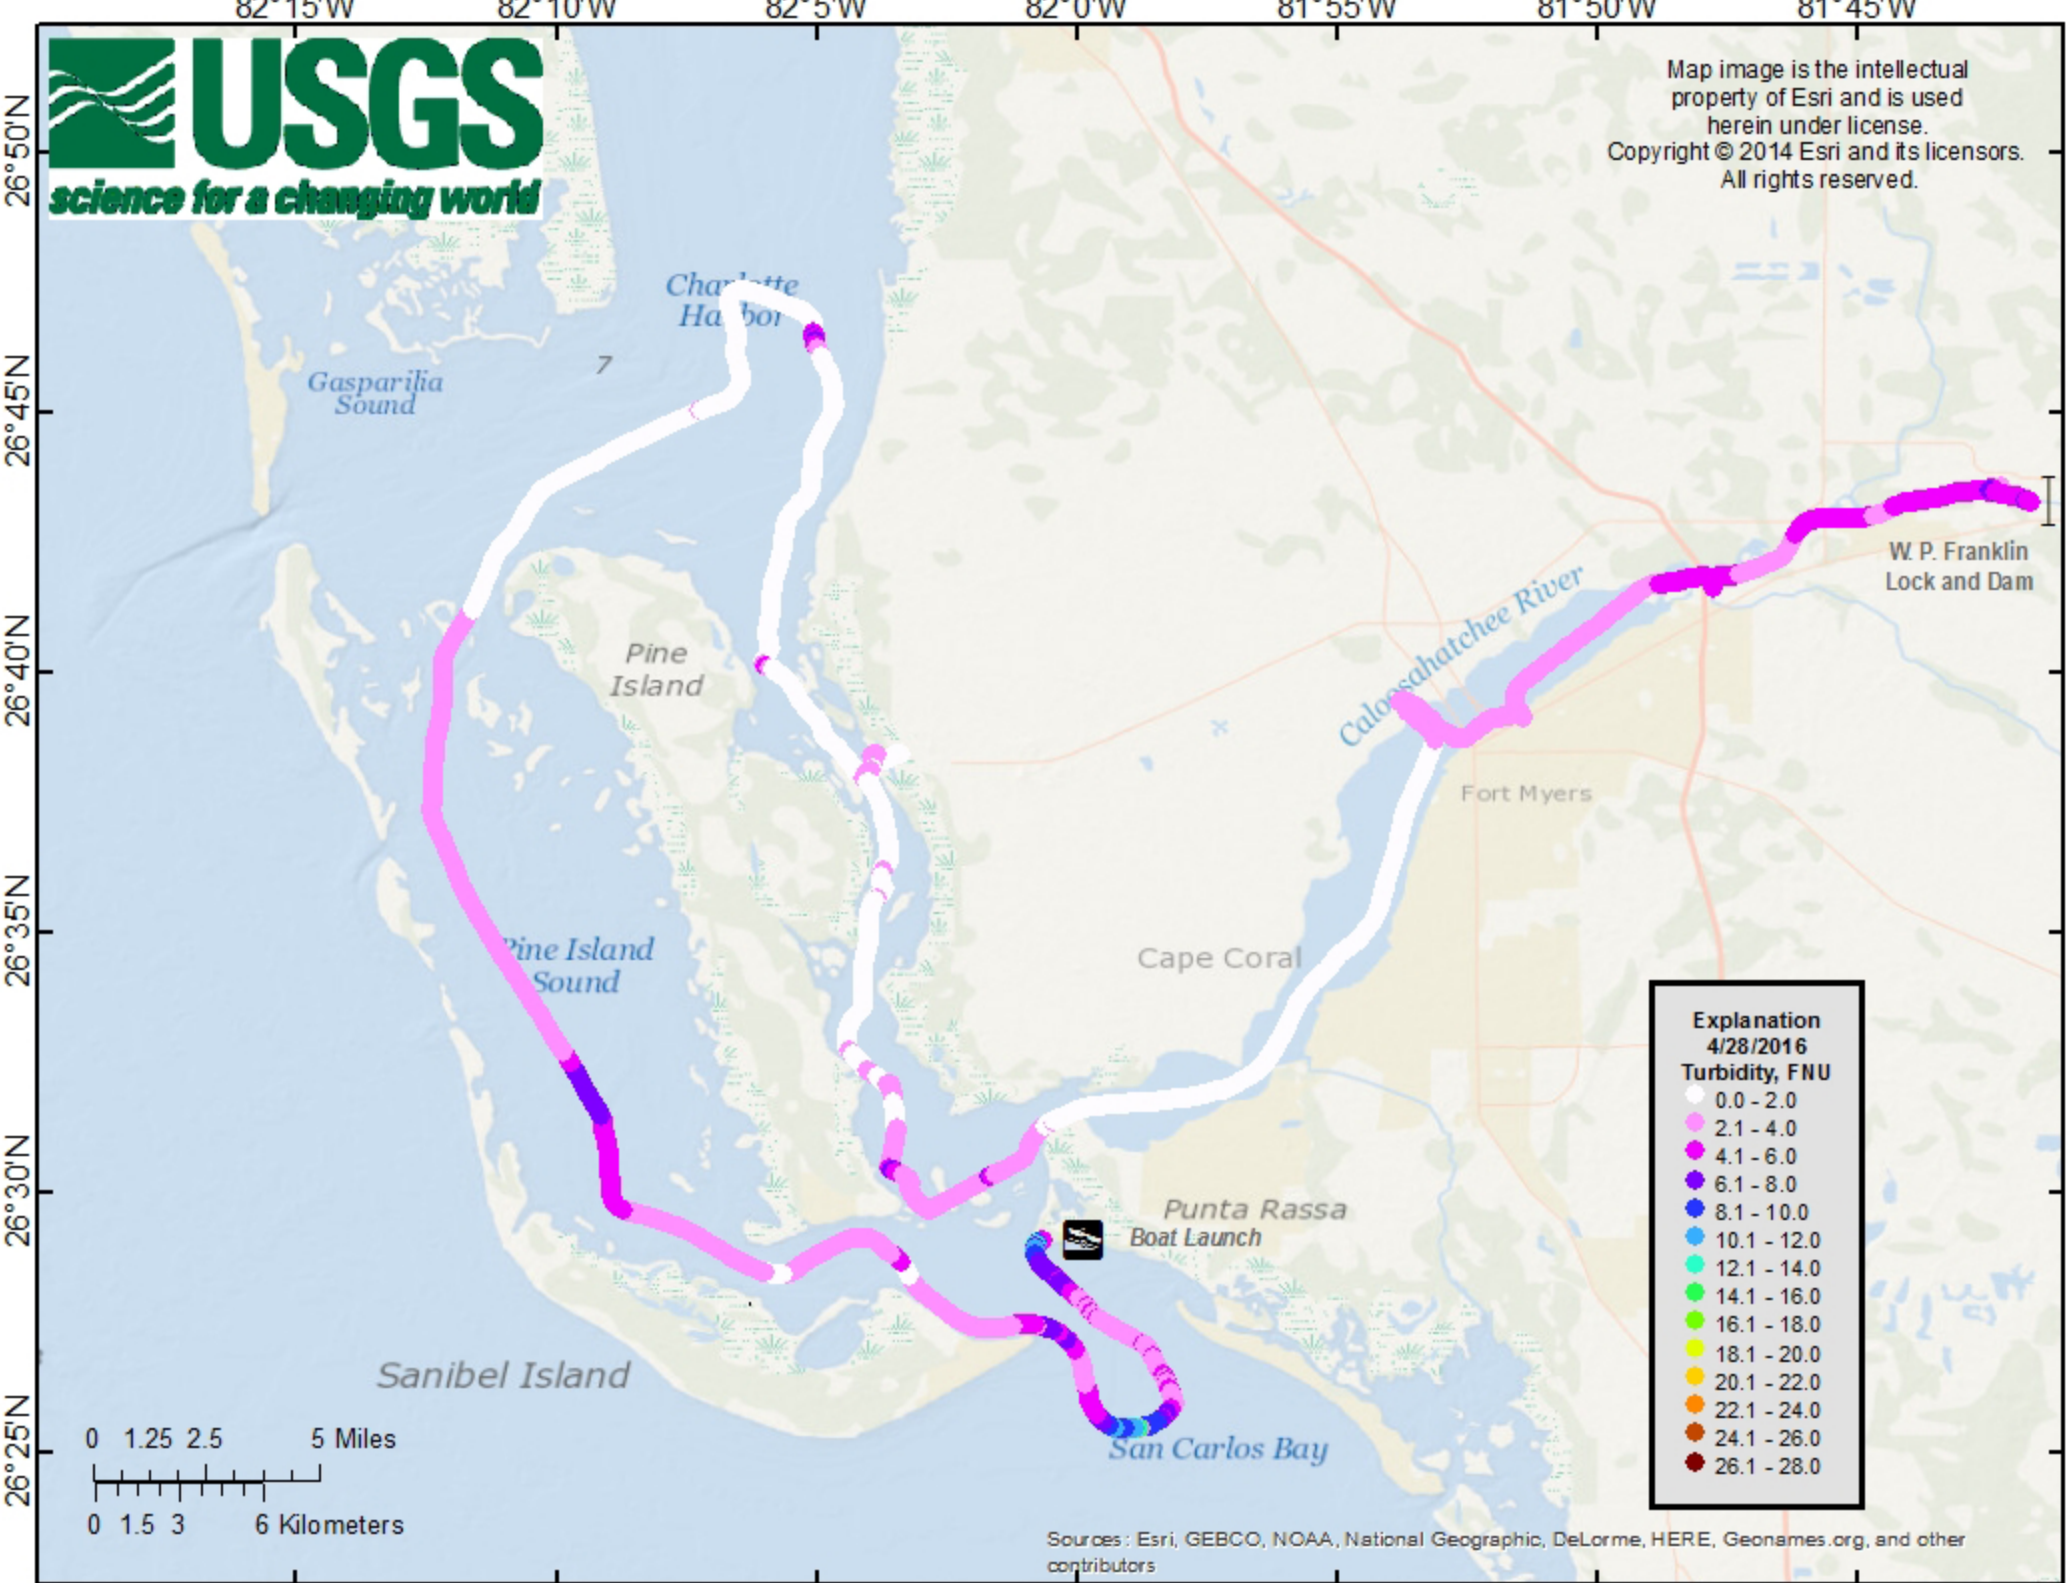

Map image is the intellectual property of Esri and is used herein under license.  
Copyright © 2014 Esri and its licensors.  
All rights reserved.

Explanation	
4/28/2016	
Turbidity, FNU	
0.0 - 2.0	White
2.1 - 4.0	Pink
4.1 - 6.0	Magenta
6.1 - 8.0	Purple
8.1 - 10.0	Blue
10.1 - 12.0	Cyan
12.1 - 14.0	Green
14.1 - 16.0	Light Green
16.1 - 18.0	Yellow-Green
18.1 - 20.0	Yellow
20.1 - 22.0	Orange
22.1 - 24.0	Dark Orange
24.1 - 26.0	Brown
26.1 - 28.0	Dark Brown

Sources: Esri, GEBCO, NOAA, National Geographic, DeLorme, HERE, Geonames.org, and other contributors