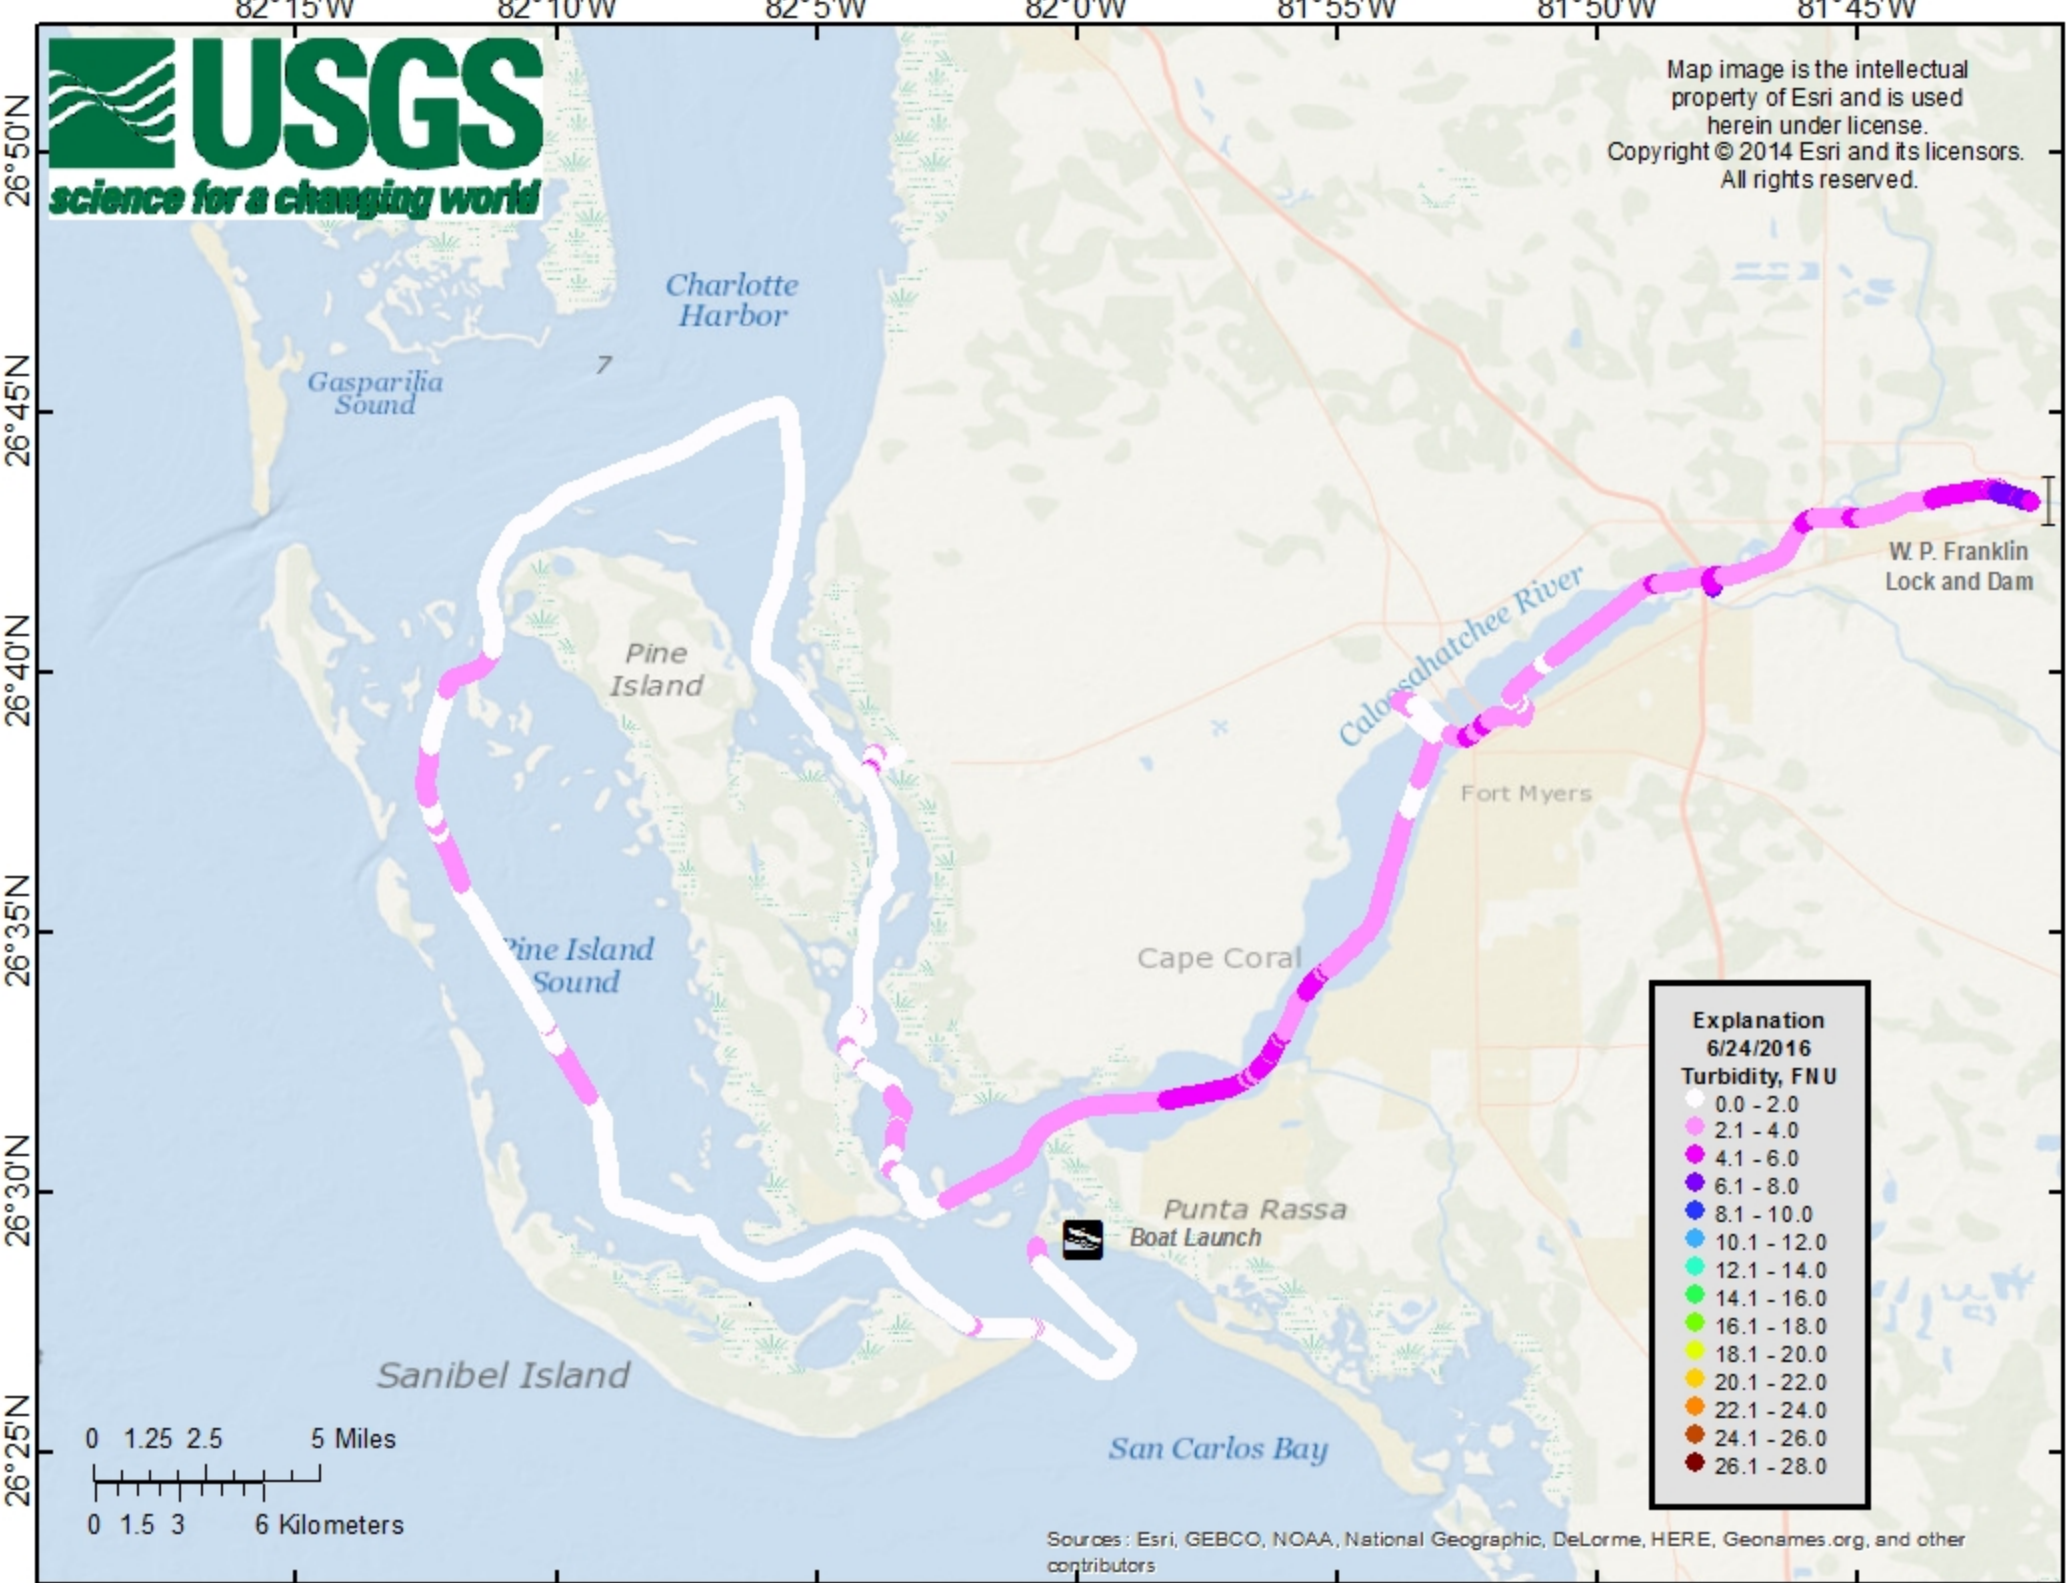

Map image is the intellectual property of Esri and is used herein under license.
Copyright © 2014 Esri and its licensors.
All rights reserved.

Explanation	
6/24/2016	
Turbidity, FNU	
0.0 - 2.0	White
2.1 - 4.0	Pink
4.1 - 6.0	Magenta
6.1 - 8.0	Dark Purple
8.1 - 10.0	Blue
10.1 - 12.0	Light Blue
12.1 - 14.0	Cyan
14.1 - 16.0	Green
16.1 - 18.0	Light Green
18.1 - 20.0	Yellow
20.1 - 22.0	Orange
22.1 - 24.0	Dark Orange
24.1 - 26.0	Brown
26.1 - 28.0	Dark Brown

Sources: Esri, GEBCO, NOAA, National Geographic, DeLorme, HERE, Geonames.org, and other contributors