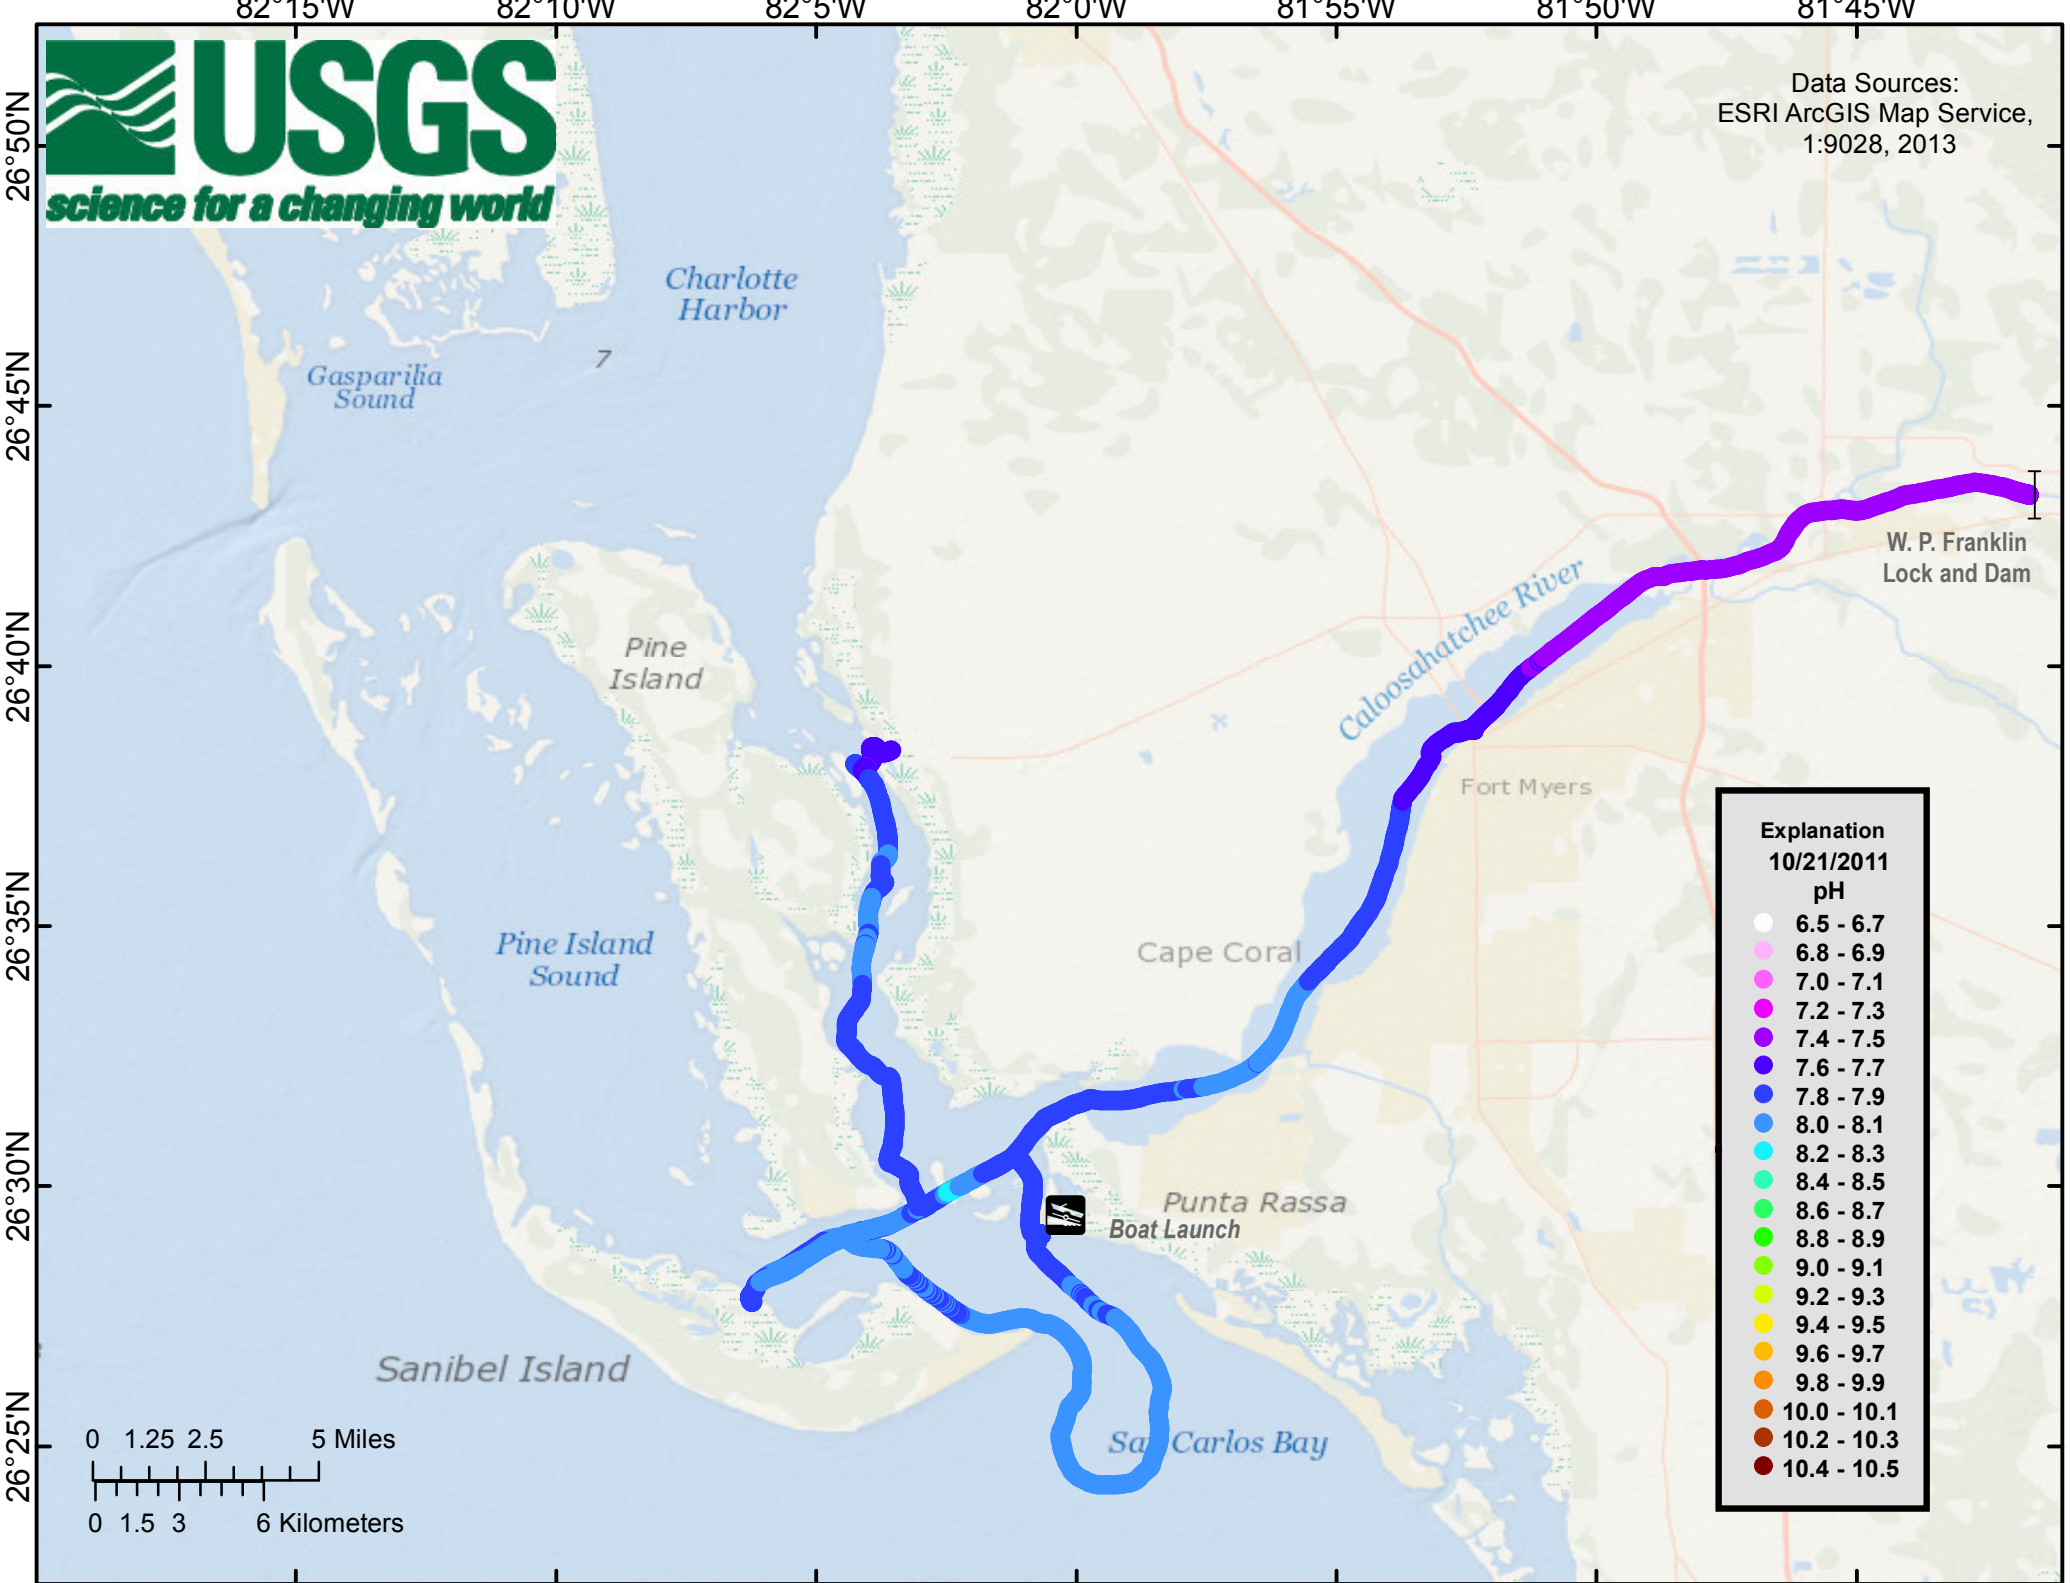

Data Sources:
ESRI ArcGIS Map Service,
1:9028, 2013

Explanation	
10/21/2011 pH	
White	6.5 - 6.7
Pink	6.8 - 6.9
Magenta	7.0 - 7.1
Light Purple	7.2 - 7.3
Dark Purple	7.4 - 7.5
Blue-Violet	7.6 - 7.7
Blue	7.8 - 7.9
Light Blue	8.0 - 8.1
Cyan	8.2 - 8.3
Light Green	8.4 - 8.5
Green	8.6 - 8.7
Light Green	8.8 - 8.9
Yellow-Green	9.0 - 9.1
Yellow	9.2 - 9.3
Light Yellow	9.4 - 9.5
Orange	9.6 - 9.7
Light Orange	9.8 - 9.9
Orange	10.0 - 10.1
Dark Orange	10.2 - 10.3
Red-Orange	10.4 - 10.5