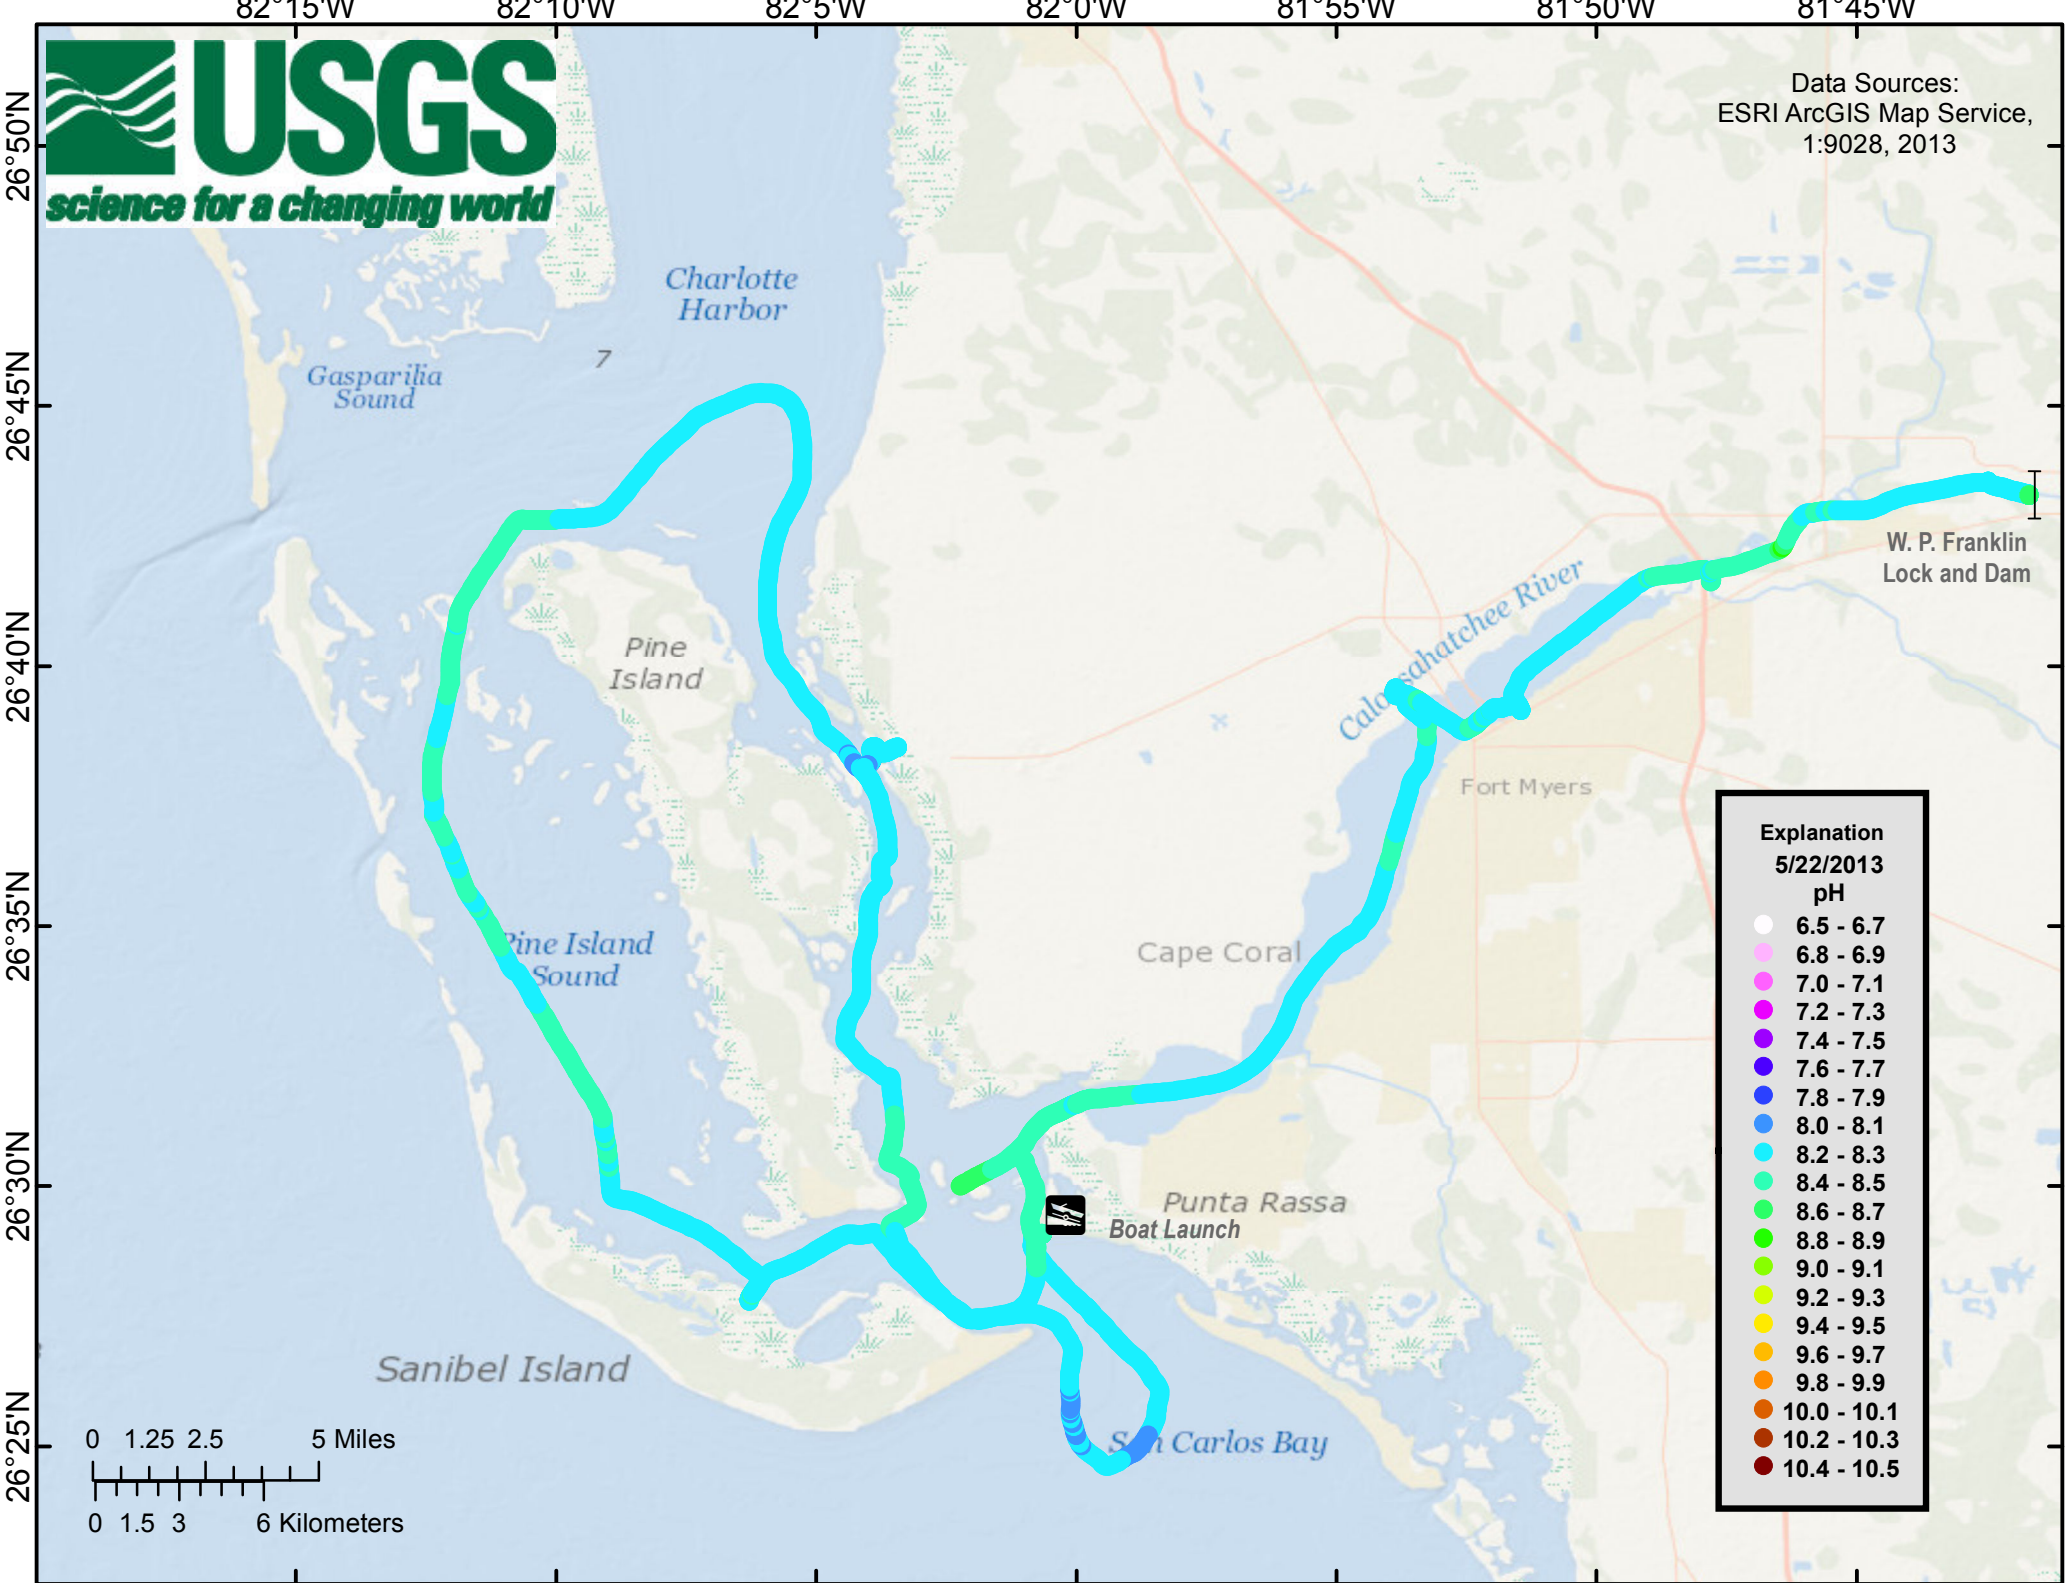

Data Sources:  
ESRI ArcGIS Map Service,  
1:9028, 2013

Explanation	
5/22/2013	
pH	
White	6.5 - 6.7
Pink	6.8 - 6.9
Magenta	7.0 - 7.1
Red	7.2 - 7.3
Orange	7.4 - 7.5
Yellow	7.6 - 7.7
Light Green	7.8 - 7.9
Green	8.0 - 8.1
Light Blue	8.2 - 8.3
Blue	8.4 - 8.5
Dark Blue	8.6 - 8.7
Very Dark Blue	8.8 - 8.9
Black	9.0 - 9.1
Dark Purple	9.2 - 9.3
Light Purple	9.4 - 9.5
Light Blue	9.6 - 9.7
Blue	9.8 - 9.9
Dark Blue	10.0 - 10.1
Very Dark Blue	10.2 - 10.3
Black	10.4 - 10.5