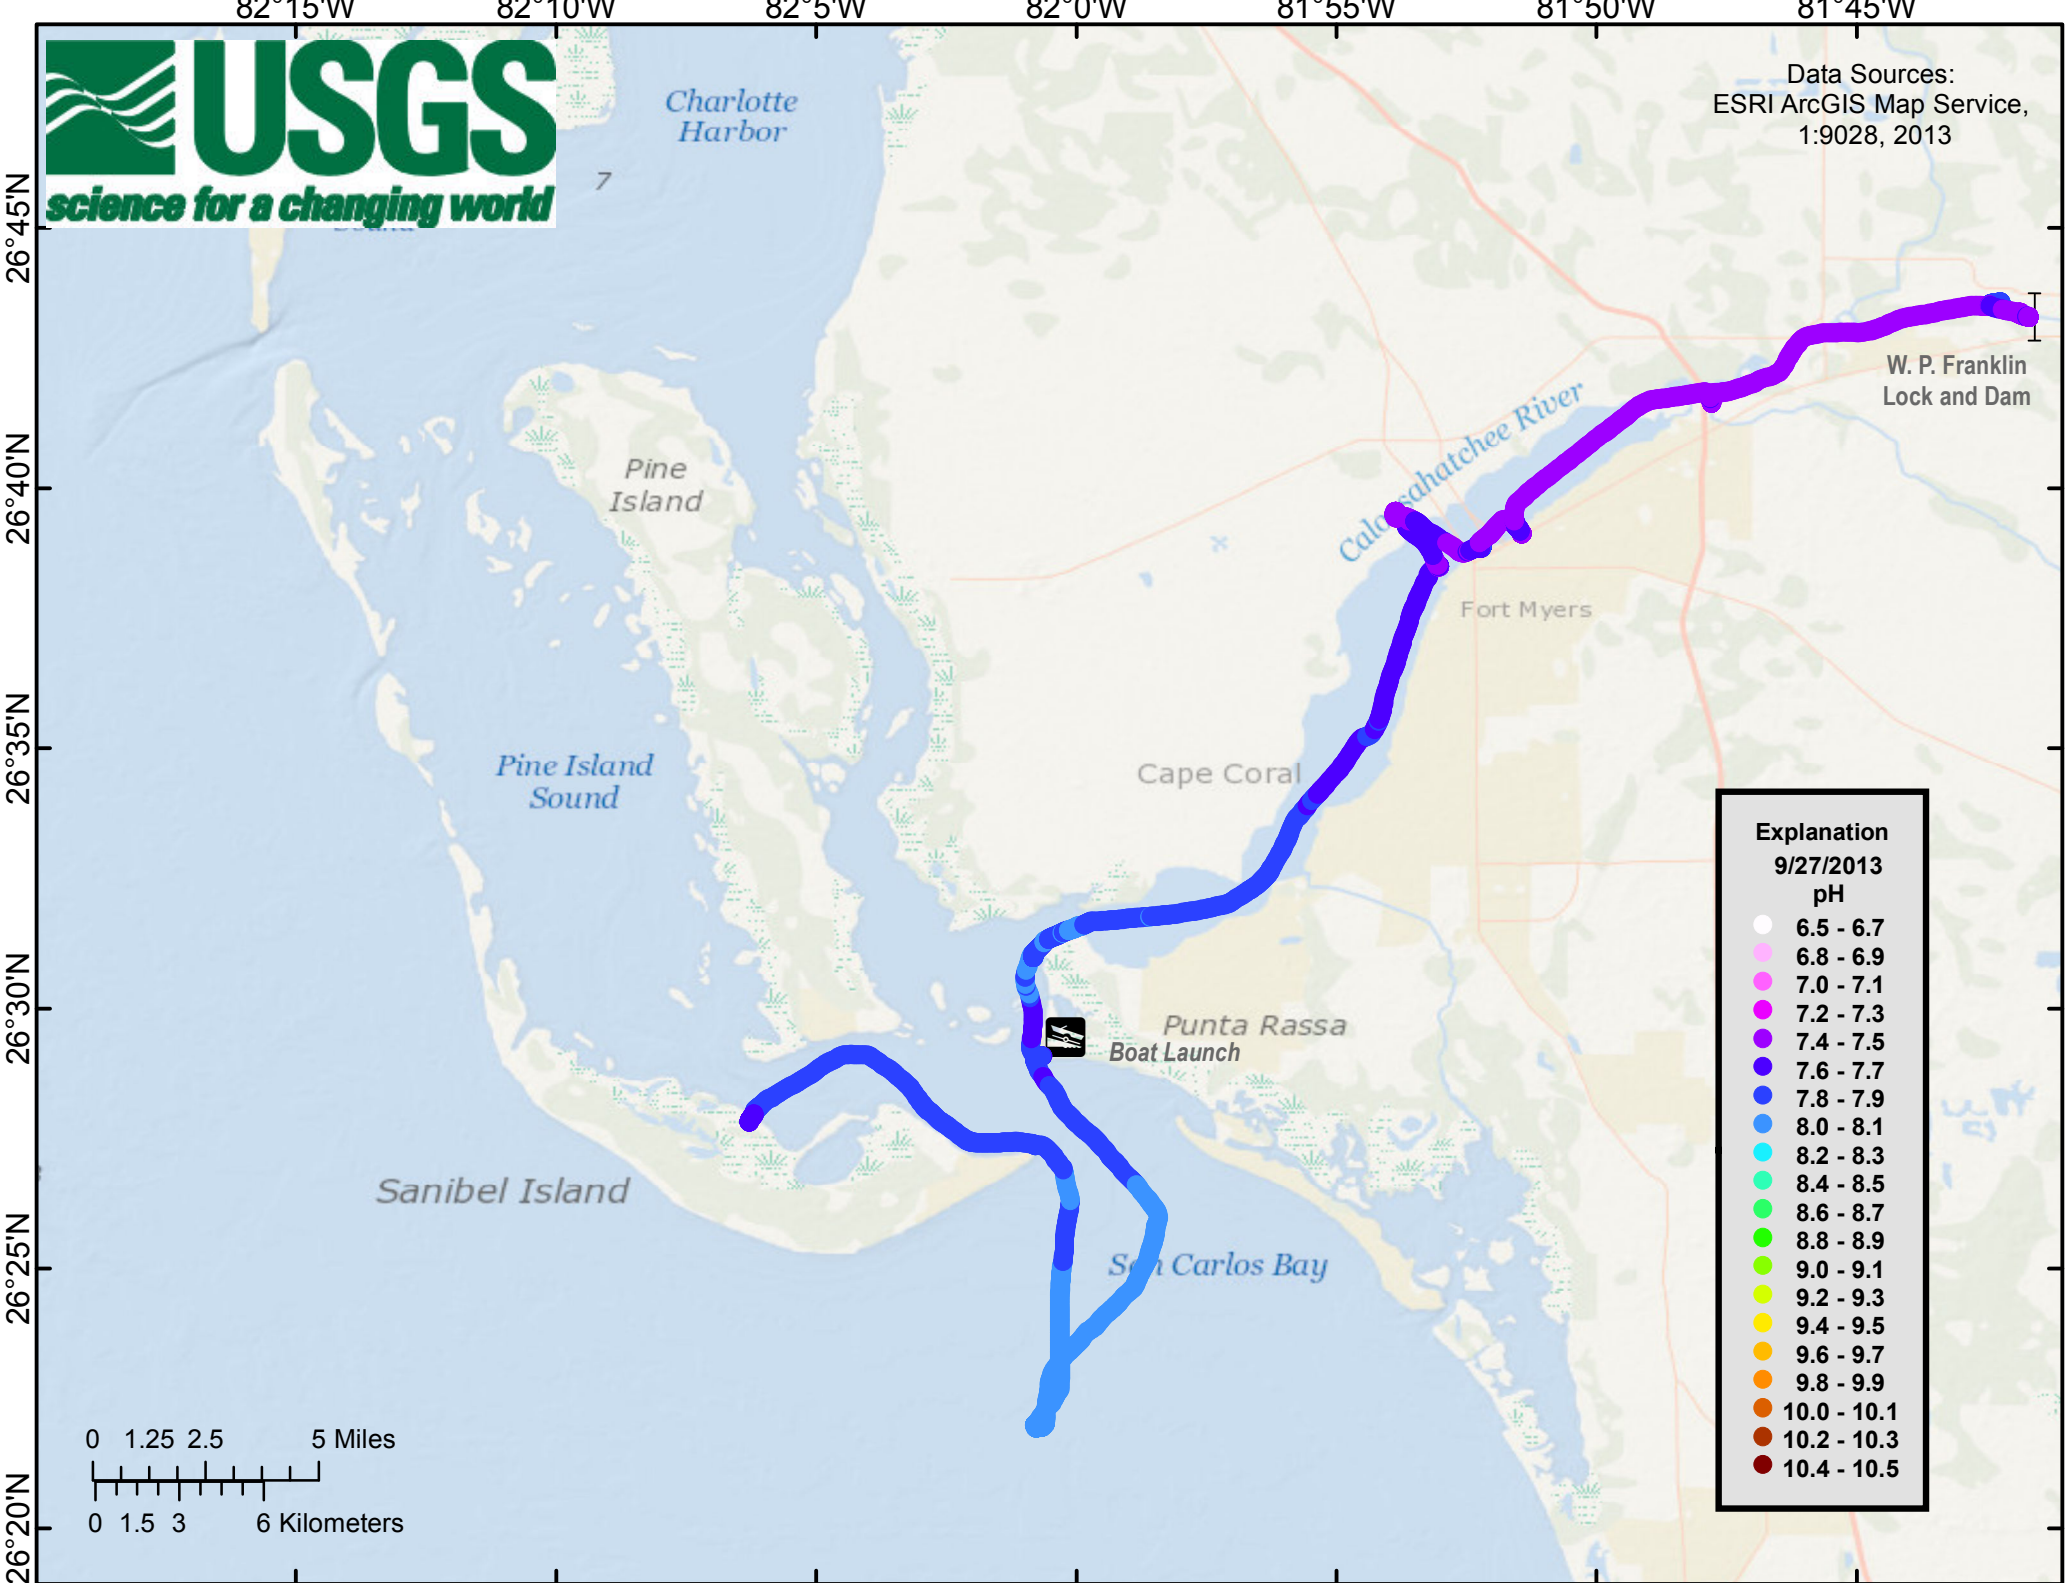

Data Sources:  
ESRI ArcGIS Map Service,  
1:9028, 2013

Explanation	
9/27/2013	
pH	
White	6.5 - 6.7
Pink	6.8 - 6.9
Magenta	7.0 - 7.1
Red	7.2 - 7.3
Orange	7.4 - 7.5
Yellow-Orange	7.6 - 7.7
Yellow	7.8 - 7.9
Light Green	8.0 - 8.1
Green	8.2 - 8.3
Light Blue	8.4 - 8.5
Blue	8.6 - 8.7
Dark Blue	8.8 - 8.9
Very Dark Blue	9.0 - 9.1
Black	9.2 - 9.3
Dark Purple	9.4 - 9.5
Light Purple	9.6 - 9.7
Orange	9.8 - 9.9
Red	10.0 - 10.1
Dark Red	10.2 - 10.3
Black	10.4 - 10.5