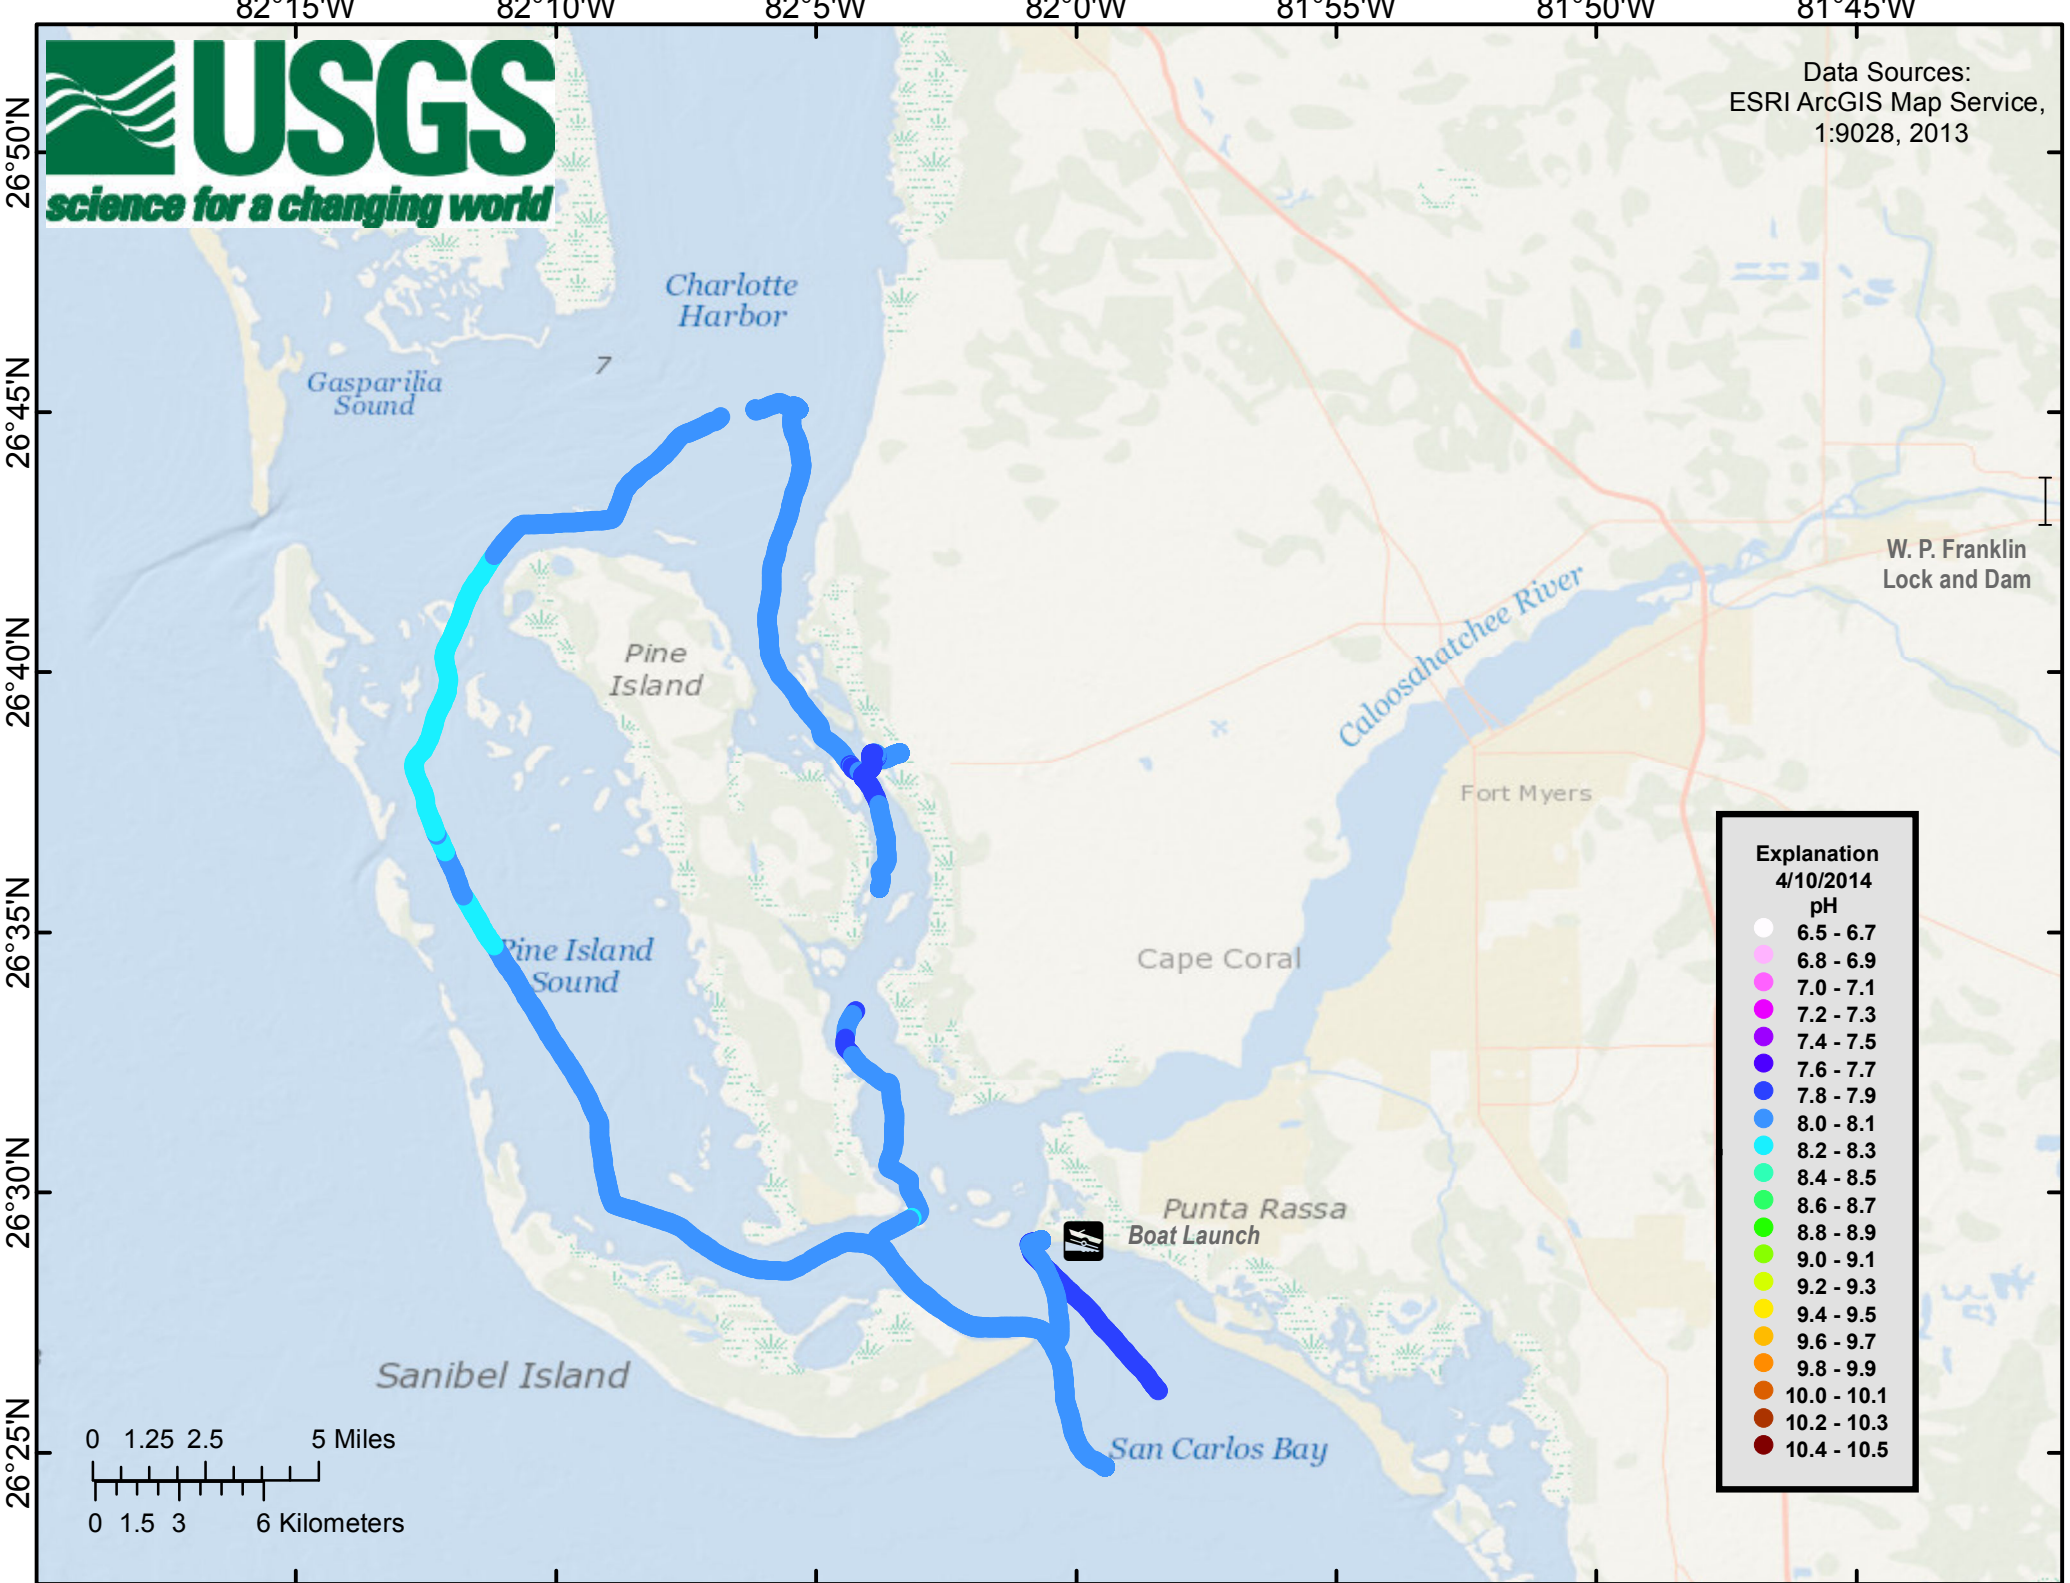

Data Sources:
ESRI ArcGIS Map Service,
1:9028, 2013

Explanation	
4/10/2014	
pH	
White	6.5 - 6.7
Pink	6.8 - 6.9
Magenta	7.0 - 7.1
Red	7.2 - 7.3
Orange	7.4 - 7.5
Yellow-Orange	7.6 - 7.7
Yellow	7.8 - 7.9
Light Green	8.0 - 8.1
Green	8.2 - 8.3
Light Blue	8.4 - 8.5
Blue	8.6 - 8.7
Dark Blue	8.8 - 8.9
Very Dark Blue	9.0 - 9.1
Black	9.2 - 9.3
Dark Purple	9.4 - 9.5
Light Purple	9.6 - 9.7
Light Blue	9.8 - 9.9
Blue	10.0 - 10.1
Dark Blue	10.2 - 10.3
Very Dark Blue	10.4 - 10.5