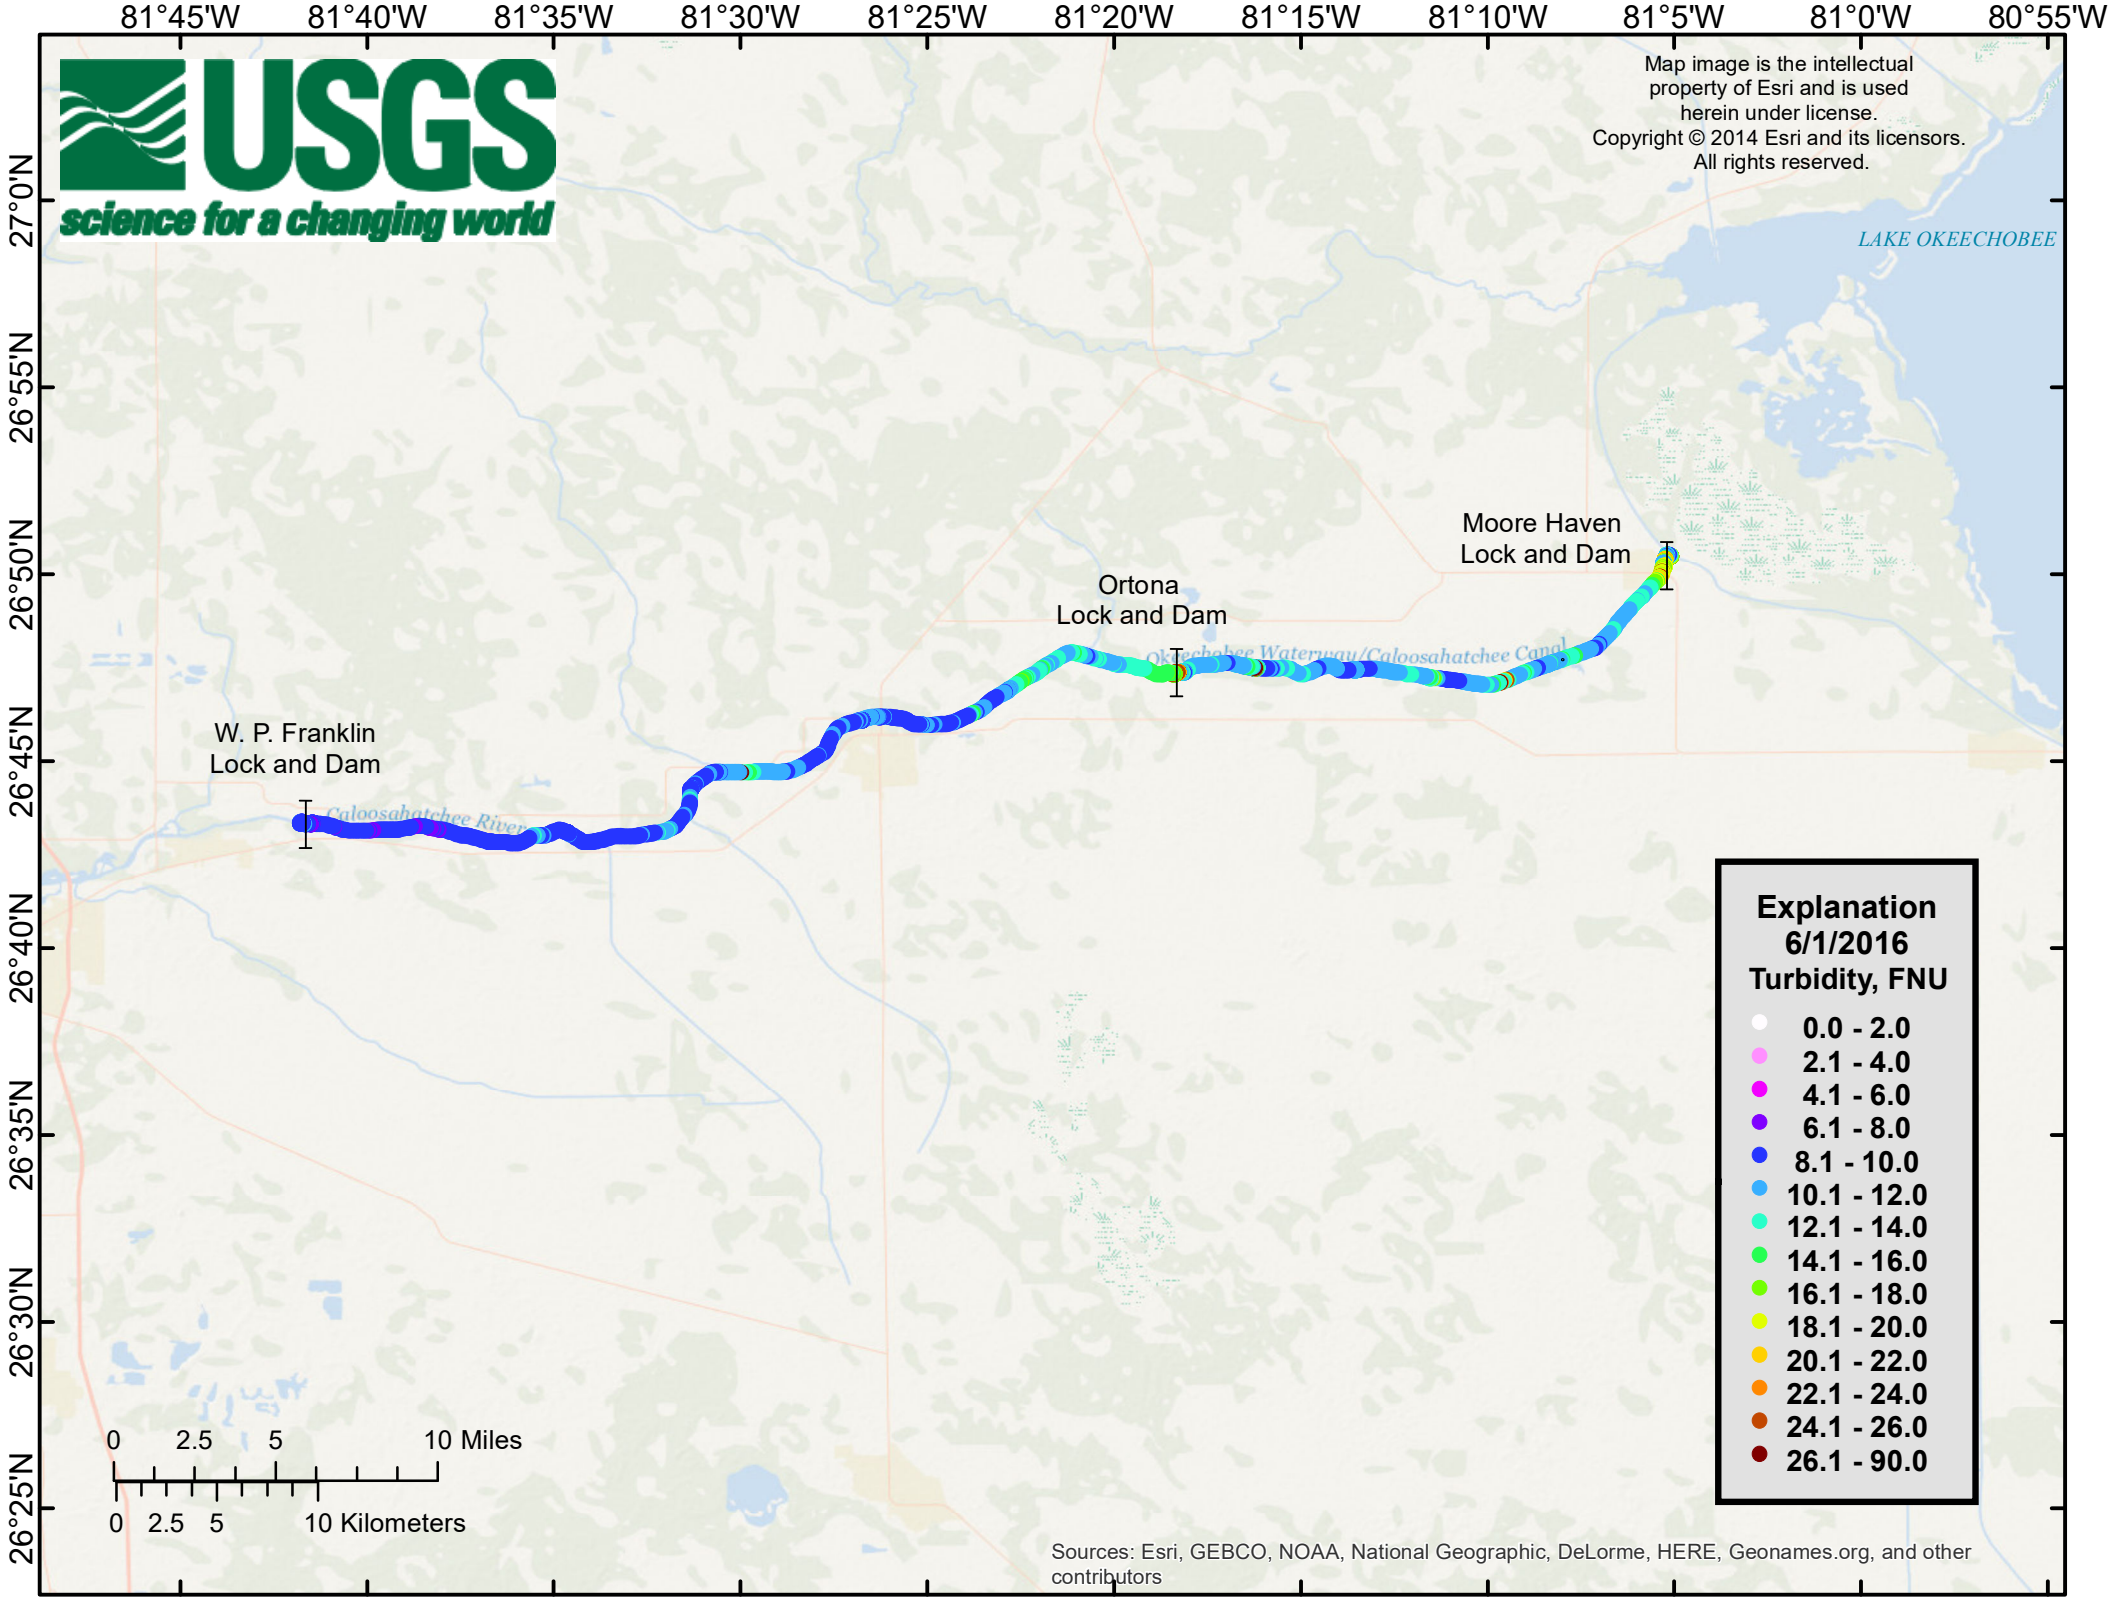

Map image is the intellectual property of Esri and is used herein under license.
Copyright © 2014 Esri and its licensors.
All rights reserved.

Explanation
6/1/2016
Turbidity, FNU

- 0.0 - 2.0
- 2.1 - 4.0
- 4.1 - 6.0
- 6.1 - 8.0
- 8.1 - 10.0
- 10.1 - 12.0
- 12.1 - 14.0
- 14.1 - 16.0
- 16.1 - 18.0
- 18.1 - 20.0
- 20.1 - 22.0
- 22.1 - 24.0
- 24.1 - 26.0
- 26.1 - 90.0

Sources: Esri, GEBCO, NOAA, National Geographic, DeLorme, HERE, Geonames.org, and other contributors