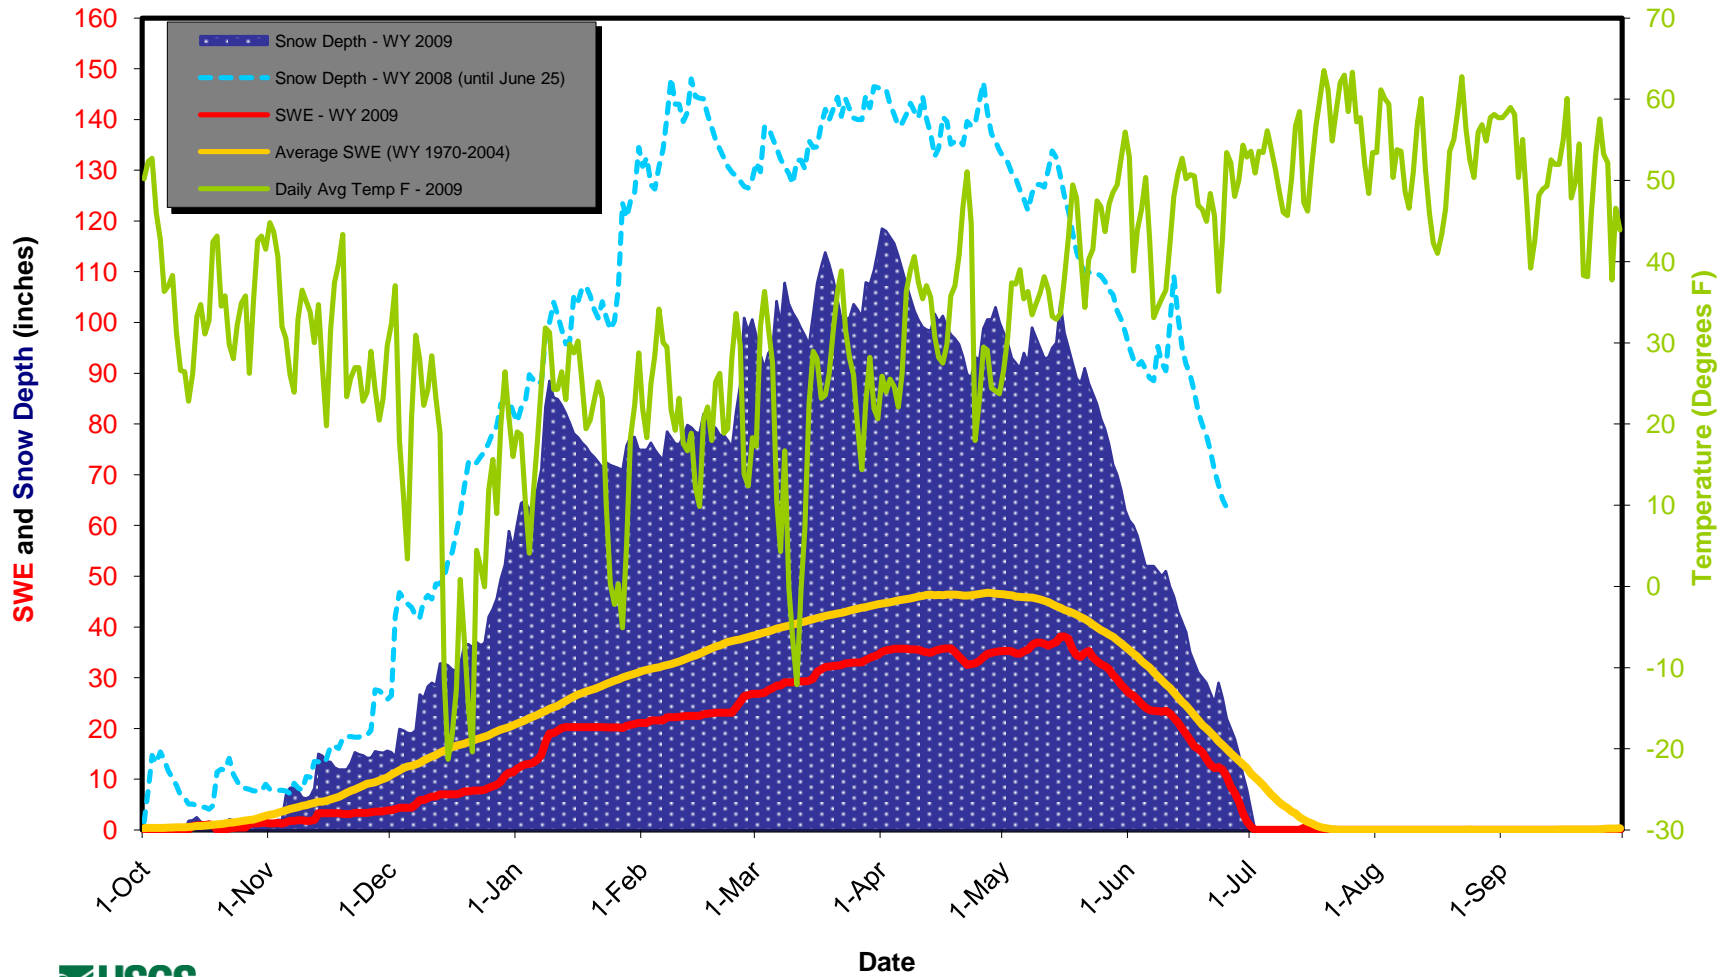

SWE, Snow Depth, & Average Daily Temperature Water Year 2009 at Flattop Mtn. SNOTEL (Elev. 6300 ft.)

Snow Water Equivalent (SWE) at Flattop Mtn.