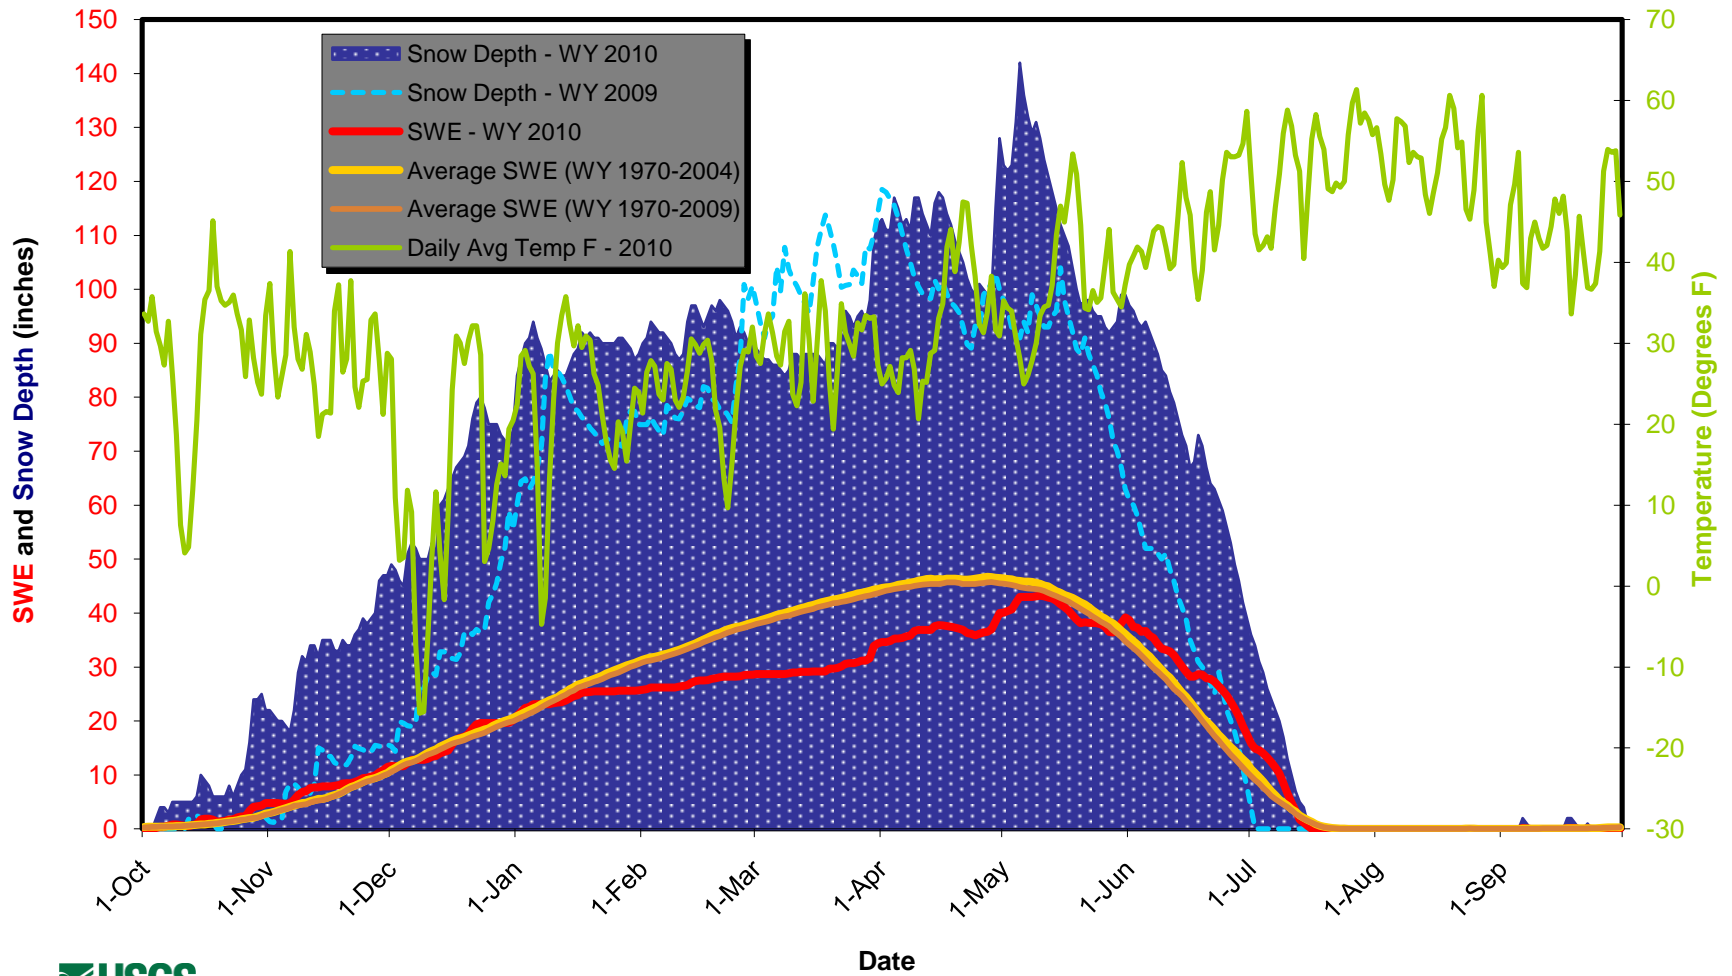

# SWE, Snow Depth, & Average Daily Temperature Water Year 2010 at Flattop Mtn. SNOTEL (Elev. 6300 ft.)

### Snow Water Equivalent (SWE) at Flattop Mtn.