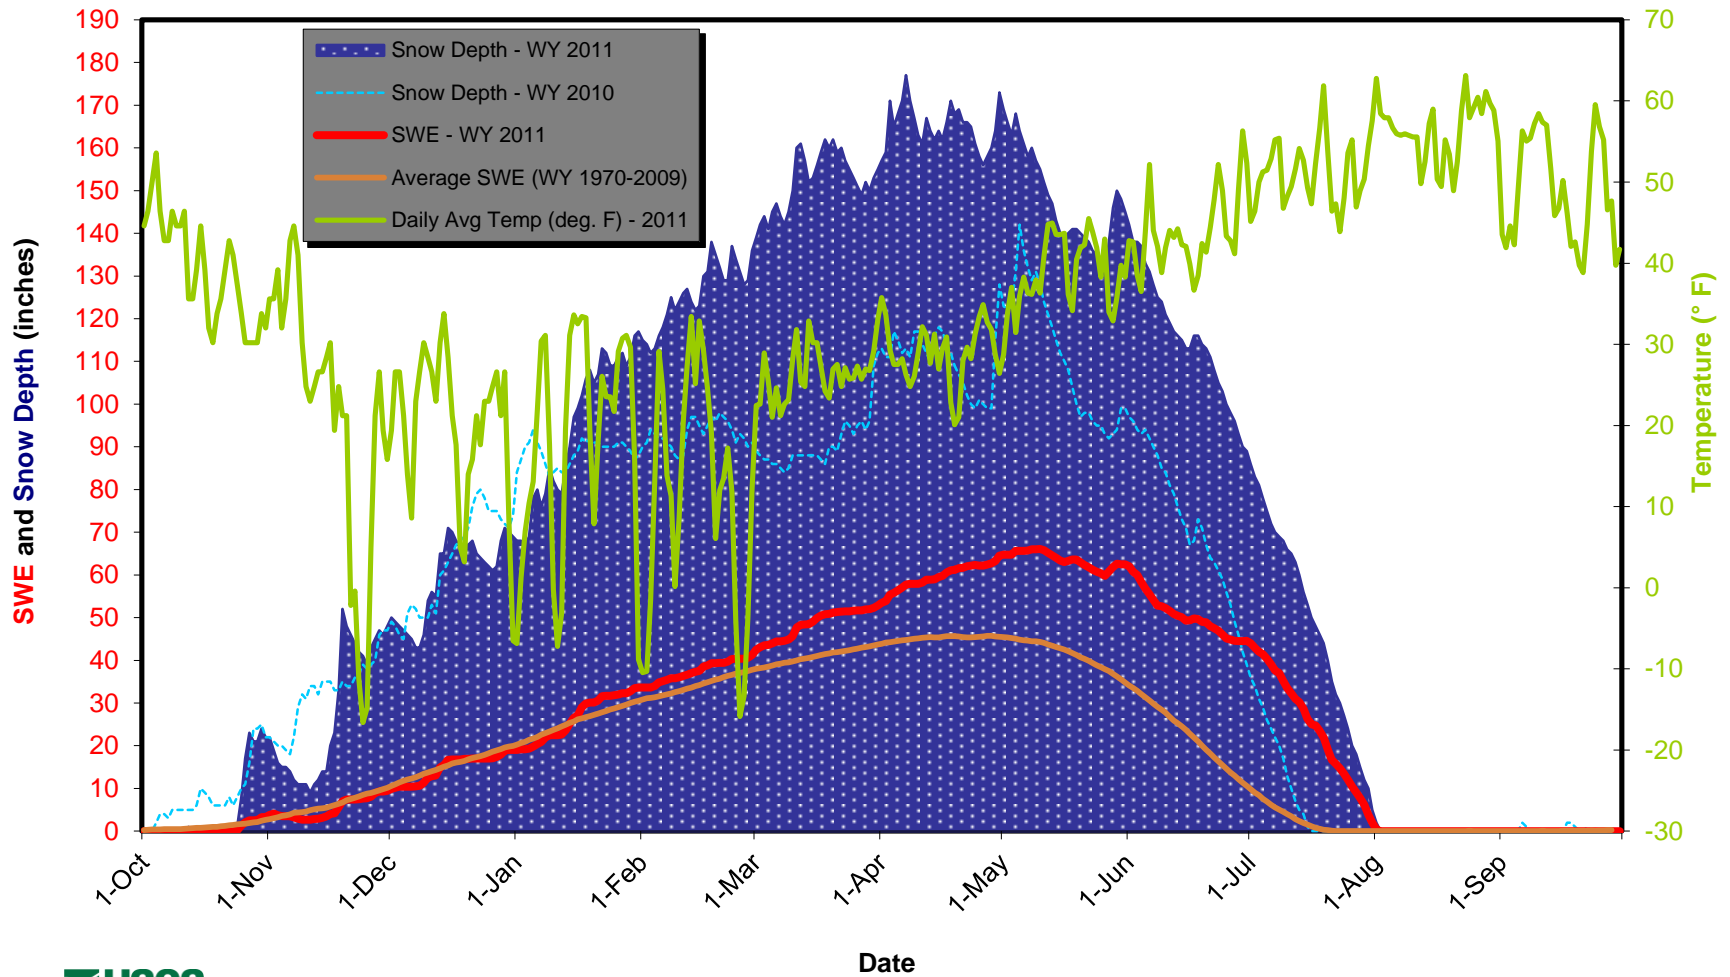

SWE, Snow Depth, & Average Daily Temperature Water Year 2011 at Flattop Mtn. SNOTEL (Elev. 6300 ft.)

Snow Water Equivalent (SWE) at Flattop Mtn.