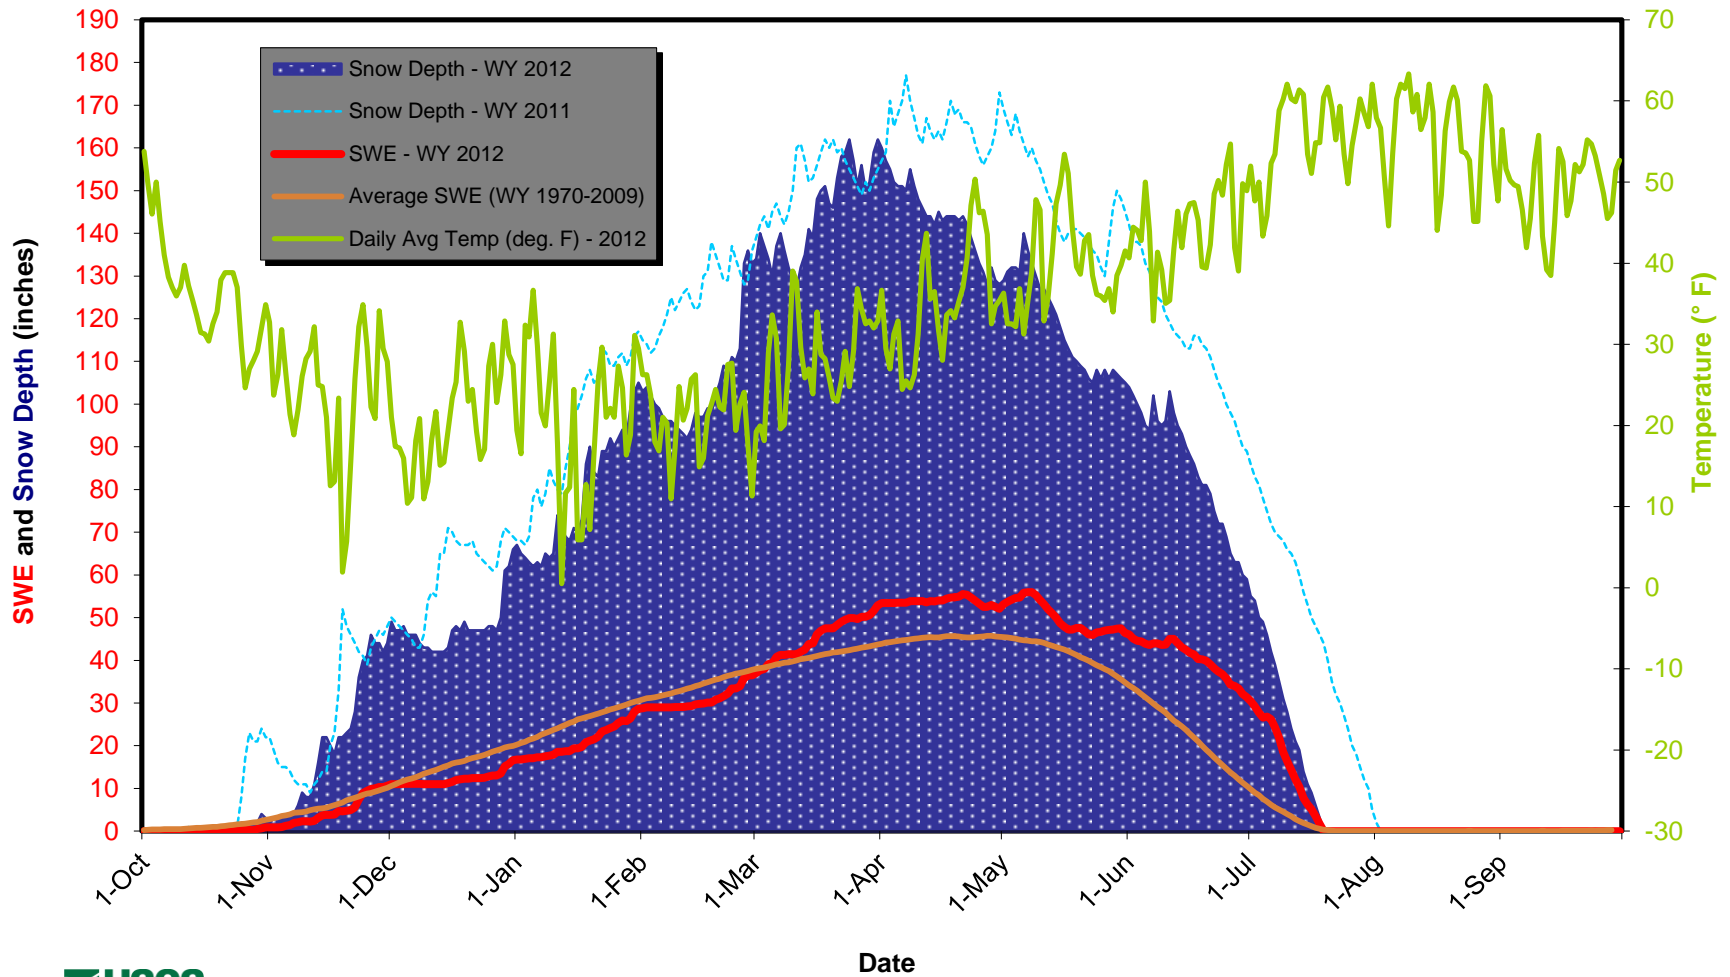

SWE, Snow Depth, & Average Daily Temperature Water Year 2012 at Flattop Mtn. SNOTEL (Elev. 6300 ft.)

Snow Water Equivalent (SWE) at Flattop Mtn.