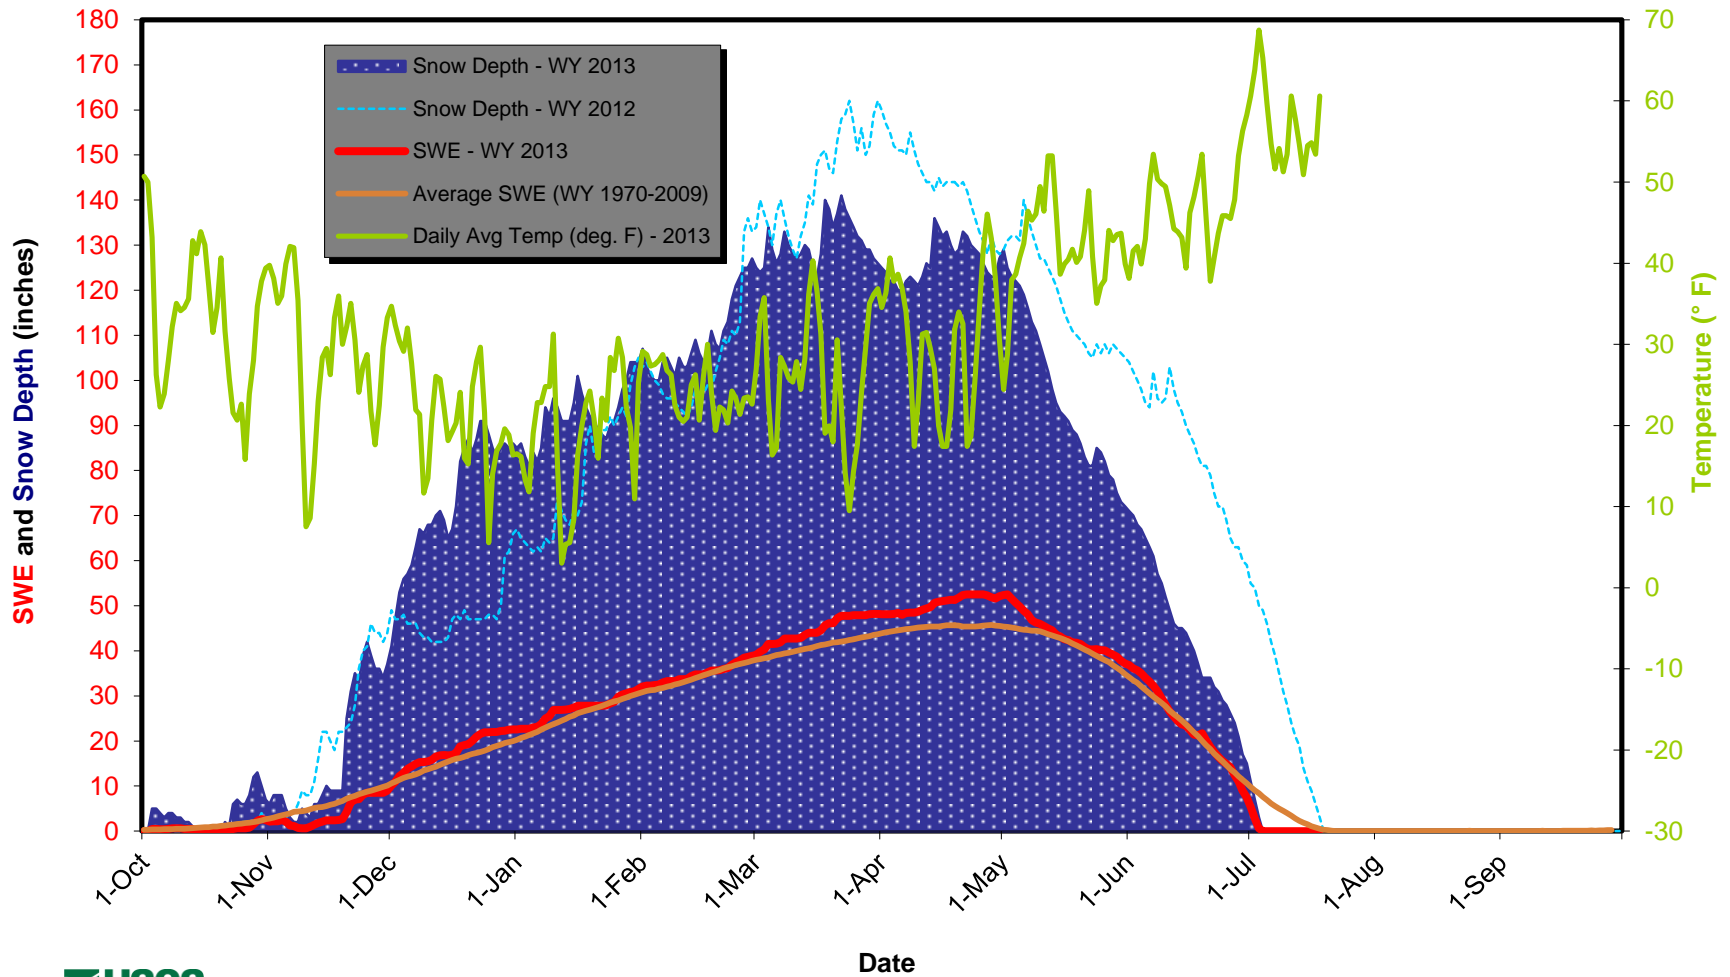

SWE, Snow Depth, & Average Daily Temperature Water Year 2013 at Flattop Mtn. SNOTEL (Elev. 6300 ft.)

Snow Water Equivalent (SWE) at Flattop Mtn.